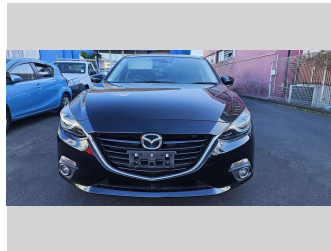

2014 Mazda Axela

Purchase Price **\$15,990**
Includes GST, Registration & Licensing

Finance may be available on this vehicle. Ask one of our friendly staff for more information.

Gain peace of mind with Mechanical Breakdown Insurance. **Ask us how.**

Body Style
4 door, Hatchback

Odometer
80,101 km

Engine
1496 cc, Internal Combustion

Fuel Type
Petrol

Transmission
Auto, Front Wheel

Wheels
16", Factory Alloys

VIN
7AT0C13JX24108012

Interior
Black, BLACK

Safety

Based on 2023 UCSR rating for 13-19 models

Reg No.
-

Ext Colour
Black

History
Ex-Overseas

Seats
5 seats, Fabric

CO2 Emissions
★★★★☆
146 grams/km

Energy Economy
★★★★☆☆
Annual fuel cost of \$2,390
6.1L per 100km