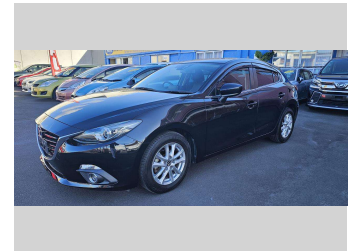

2014 Mazda Axela

Purchase Price **\$15,990**
Includes GST, Registration & Licensing

Finance may be available on this vehicle. Ask one of our friendly staff for more information.

Gain peace of mind with Mechanical Breakdown Insurance. **Ask us how.**

Body Style
4 door, Hatchback

Odometer
80,101 km

Engine
1496 cc, Internal Combustion

Fuel Type
Petrol

Transmission
Auto, Front Wheel

Wheels
16", Factory Alloys

VIN
7AT0C13JX24108012

Interior
Black, BLACK