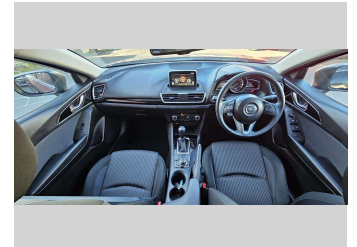

2014 Mazda Axela

Purchase Price **\$15,990**
Includes GST, Registration & Licensing

Finance may be available on this vehicle. Ask one of our friendly staff for more information.

Gain peace of mind with Mechanical Breakdown Insurance. **Ask us how.**

Top features

- » 16 Valve
- » 4 cylinder
- » Alloy wheels
- » AUX/ USB Port
- » Central Locking
- » Child seat anchor poin...
- » Climate Control
- » Digital Display
- » Electric Mirrors
- » Electric retractable M...
- » Electric Windows
- » Immobiliser
- » Indicator on side mirr...
- » i-Stop
- » Rear Wiper
- » Remote Locking
- » Reversing Camera

Safety

Based on 2023 UCSR rating for 13-19 models

Reg No.
-

Ext Colour
Black

History
Ex-Overseas

Seats
5 seats, Fabric

CO2 Emissions
★★★★☆
146 grams/km

Energy Economy
★★★★☆☆
Annual fuel cost of \$2,390
6.1L per 100km