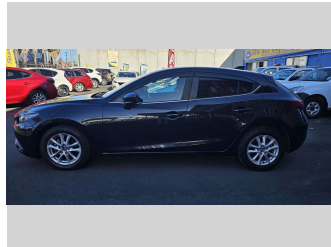

2014 Mazda Axela

Purchase Price **\$15,990**
Includes GST, Registration & Licensing

Finance may be available on this vehicle. Ask one of our friendly staff for more information.

Gain peace of mind with Mechanical Breakdown Insurance. **Ask us how.**

Body Style
4 door, Hatchback

Odometer
80,101 km

Engine
1496 cc, Internal Combustion

Fuel Type
Petrol

Transmission
Auto, Front Wheel

Wheels
16", Factory Alloys

VIN
7AT0C13JX24108012

Interior
Black, BLACK