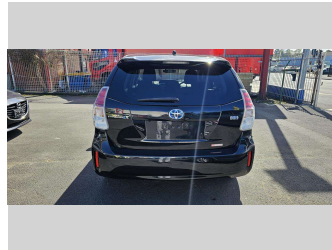

# 2016 Toyota Prius Alpha 7 Seater

**Purchase Price** **\$23,990**  
Includes GST, Registration & Licensing

Finance may be available on this vehicle. Ask one of our friendly staff for more information.

Gain peace of mind with Mechanical Breakdown Insurance. **Ask us how.**

- Top features**
- » Air Conditioning
  - » Alloy wheels
  - » AUX
  - » Central Locking
  - » Child seat anchor poin...
  - » Climate Control
  - » Digital Display
  - » Electric retractable M...
  - » Indicator on side mirr...
  - » Informative Display
  - » ISOFIX Seats
  - » MP3 Player
  - » Multy Air Bags
  - » Muti Function Streerin...
  - » Push button Start
  - » Rear Wiper
  - » Remote Locking
  - » Reversing Camera

Body Style  
**5 door, Station Wagon**

Odometer  
**82,154 km**

Engine  
**1797 cc, Hybrid Petrol**

Fuel Type  
**Hybrid**

Transmission  
**Auto, Front Wheel**

Wheels  
**16", Factory Alloys**

VIN  
**7AT0H637X24116949**