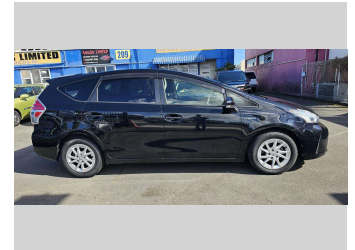

# 2016 Toyota Prius Alpha 7 Seater

**Purchase Price** **\$23,990**  
Includes GST, Registration & Licensing

Finance may be available on this vehicle. Ask one of our friendly staff for more information.

Gain peace of mind with Mechanical Breakdown Insurance. **Ask us how.**

- Top features**
- » Air Conditioning
  - » Alloy wheels
  - » AUX
  - » Central Locking
  - » Child seat anchor poin...
  - » Climate Control
  - » Digital Display
  - » Electric retractable M...
  - » Indicator on side mirr...
  - » Informative Display
  - » ISOFIX Seats
  - » MP3 Player
  - » Multy Air Bags
  - » Muti Function Streerin...
  - » Push button Start
  - » Rear Wiper
  - » Remote Locking
  - » Reversing Camera

Body Style  
**5 door, Station Wagon**

Odometer  
**82,154 km**

Engine  
**1797 cc, Hybrid Petrol**

Fuel Type  
**Hybrid**

Transmission  
**Auto, Front Wheel**

Wheels  
**16", Factory Alloys**

VIN  
**7AT0H637X24116949**