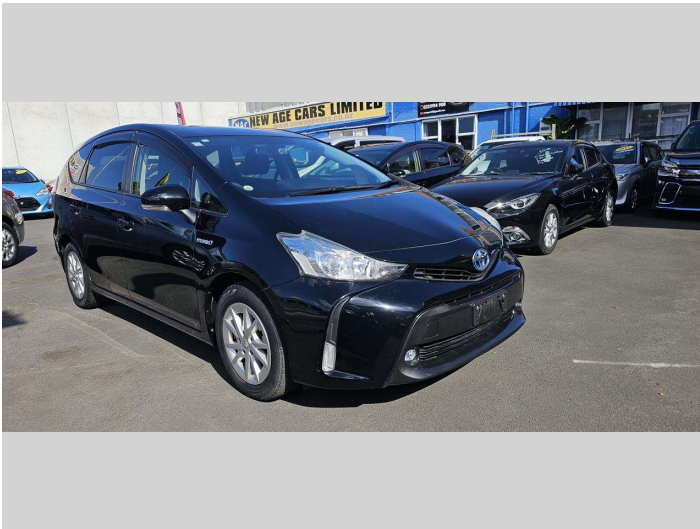

# 2016 Toyota Prius Alpha 7 Seater

**Purchase Price** **\$23,990**  
Includes GST, Registration & Licensing

Finance may be available on this vehicle. Ask one of our friendly staff for more information.

Gain peace of mind with Mechanical Breakdown Insurance. **Ask us how.**

- Top features**
- » Air Conditioning
  - » Alloy wheels
  - » AUX
  - » Central Locking
  - » Child seat anchor poin...
  - » Climate Control
  - » Digital Display
  - » Electric retractable M...
  - » Indicator on side mirr...
  - » Informative Display
  - » ISOFIX Seats
  - » MP3 Player
  - » Multy Air Bags
  - » Muti Function Streerin...
  - » Push button Start
  - » Rear Wiper
  - » Remote Locking
  - » Reversing Camera

Body Style  
**5 door, Station Wagon**

Odometer  
**82,154 km**

Engine  
**1797 cc, Hybrid Petrol**

Fuel Type  
**Hybrid**

Transmission  
**Auto, Front Wheel**

Wheels  
**16", Factory Alloys**

VIN  
**7AT0H637X24116949**

Interior  
**Black, BLACK**

Safety

Based on 2023 UCSR rating for 12-21 models

Reg No.

-

Ext Colour  
**Black**

History  
**Ex-Overseas**

Seats  
**7 seats, Fabric**