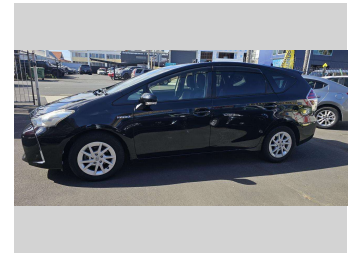

# 2016 Toyota Prius Alpha 7 Seater

**Purchase Price** **\$23,990**  
Includes GST, Registration & Licensing

Finance may be available on this vehicle. Ask one of our friendly staff for more information.

Gain peace of mind with Mechanical Breakdown Insurance. **Ask us how.**

- Top features**
- » Air Conditioning
  - » Alloy wheels
  - » AUX
  - » Central Locking
  - » Child seat anchor poin...
  - » Climate Control
  - » Digital Display
  - » Electric retractable M...
  - » Indicator on side mirr...
  - » Informative Display
  - » ISOFIX Seats
  - » MP3 Player
  - » Multy Air Bags
  - » Muti Function Streerin...
  - » Push button Start
  - » Rear Wiper
  - » Remote Locking
  - » Reversing Camera

Body Style  
**5 door, Station Wagon**

Odometer  
**82,154 km**

Engine  
**1797 cc, Hybrid Petrol**

Fuel Type  
**Hybrid**

Transmission  
**Auto, Front Wheel**

Wheels  
**16", Factory Alloys**

VIN  
**7AT0H637X24116949**