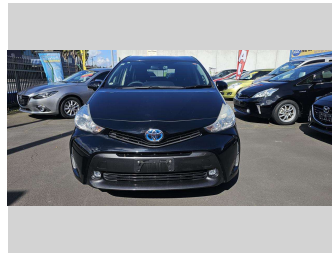

# 2016 Toyota Prius Alpha 7 Seater

**Purchase Price** **\$23,990**  
Includes GST, Registration & Licensing

Finance may be available on this vehicle. Ask one of our friendly staff for more information.

Gain peace of mind with Mechanical Breakdown Insurance. **Ask us how.**

- Top features**
- » Air Conditioning
  - » Alloy wheels
  - » AUX
  - » Central Locking
  - » Child seat anchor poin...
  - » Climate Control
  - » Digital Display
  - » Electric retractable M...
  - » Indicator on side mirr...
  - » Informative Display
  - » ISOFIX Seats
  - » MP3 Player
  - » Multy Air Bags
  - » Muti Function Streerin...
  - » Push button Start
  - » Rear Wiper
  - » Remote Locking
  - » Reversing Camera

Body Style  
**5 door, Station Wagon**

Odometer  
**82,154 km**

Engine  
**1797 cc, Hybrid Petrol**

Fuel Type  
**Hybrid**

Transmission  
**Auto, Front Wheel**

Wheels  
**16", Factory Alloys**

VIN  
**7AT0H637X24116949**

Interior  
**Black, BLACK**

Safety

Based on 2023 UCSR rating for 12-21 models

Reg No.

-

Ext Colour  
**Black**

History  
**Ex-Overseas**

Seats  
**7 seats, Fabric**