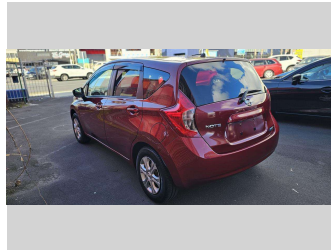

2015 Nissan Note

Purchase Price **\$12,990**
Includes GST, Registration & Licensing

Finance may be available on this vehicle. Ask one of our friendly staff for more information.

Gain peace of mind with Mechanical Breakdown Insurance. **Ask us how.**

Body Style
5 door, Hatchback

Odometer
71,897 km

Engine
1198 cc, Internal Combustion

Fuel Type
Petrol

Transmission
CVT, Front Wheel

Wheels
15", Wheel Caps

VIN
7AT0DH79X24309733

Interior
Black, BLACK

Safety

Based on 2023 VSRR rating

Reg No.
-

Ext Colour
Red

History
Ex-Overseas

Seats
5 seats, Fabric

CO2 Emissions
★★★★☆
119 grams/km

Energy Economy
★★★★☆☆
Annual fuel cost of \$2,000
5.1L per 100km