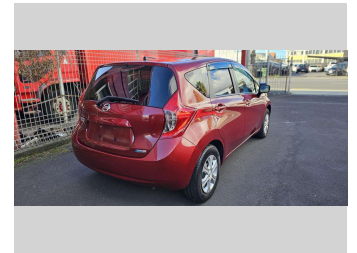

2015 Nissan Note

Purchase Price **\$12,990**
Includes GST, Registration & Licensing

Finance may be available on this vehicle. Ask one of our friendly staff for more information.

Gain peace of mind with Mechanical Breakdown Insurance. **Ask us how.**

Body Style
5 door, Hatchback

Odometer
71,897 km

Engine
1198 cc, Internal Combustion

Fuel Type
Petrol

Transmission
CVT, Front Wheel

Wheels
15", Wheel Caps

VIN
7AT0DH79X24309733

Interior
Black, BLACK

Safety

Based on 2023 VSRR rating

Reg No.
-

Ext Colour
Red

History
Ex-Overseas

Seats
5 seats, Fabric

CO2 Emissions
★★★★☆
119 grams/km

Energy Economy
★★★★☆☆
Annual fuel cost of \$2,000
5.1L per 100km