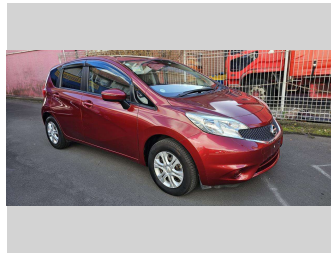

2015 Nissan Note

Purchase Price **\$12,990**
Includes GST, Registration & Licensing

Finance may be available on this vehicle. Ask one of our friendly staff for more information.

Gain peace of mind with Mechanical Breakdown Insurance. **Ask us how.**

Body Style
5 door, Hatchback

Odometer
71,897 km

Engine
1198 cc, Internal Combustion

Fuel Type
Petrol

Transmission
CVT, Front Wheel

Wheels
15", Wheel Caps

VIN
7AT0DH79X24309733

Interior
Black, BLACK

Safety

Based on 2023 VSRR rating

Reg No.
-

Ext Colour
Red

History
Ex-Overseas

Seats
5 seats, Fabric

CO2 Emissions
★★★★☆
119 grams/km

Energy Economy
★★★★☆☆
Annual fuel cost of \$2,000
5.1L per 100km