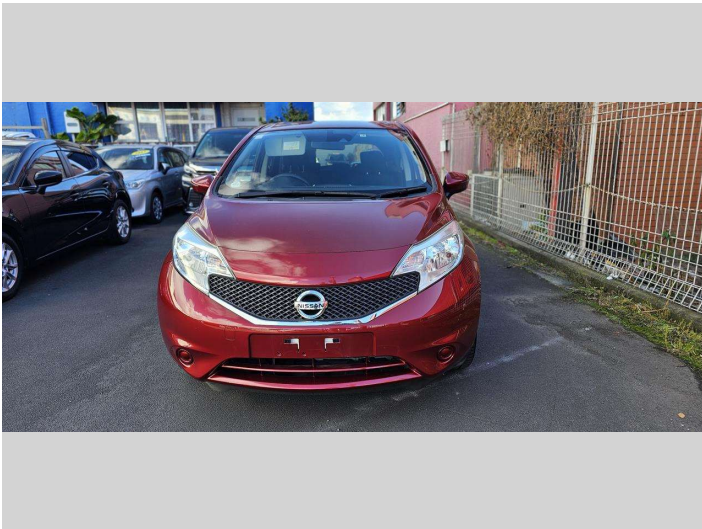

2015 Nissan Note

Purchase Price **\$12,990**
Includes GST, Registration & Licensing

Finance may be available on this vehicle. Ask one of our friendly staff for more information.

Gain peace of mind with Mechanical Breakdown Insurance. **Ask us how.**

Body Style
5 door, Hatchback

Odometer
71,897 km

Engine
1198 cc, Internal Combustion

Fuel Type
Petrol

Transmission
CVT, Front Wheel

Wheels
15", Wheel Caps

VIN
7AT0DH79X24309733

Interior
Black, BLACK

Safety

Based on 2023 VSRR rating

Reg No.
-

Ext Colour
Red

History
Ex-Overseas

Seats
5 seats, Fabric

CO2 Emissions
★★★★☆
119 grams/km

Energy Economy
★★★★☆☆
Annual fuel cost of \$2,000
5.1L per 100km