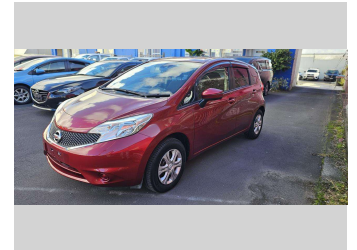

2015 Nissan Note

Purchase Price **\$12,990**
Includes GST, Registration & Licensing

Finance may be available on this vehicle. Ask one of our friendly staff for more information.

Gain peace of mind with Mechanical Breakdown Insurance. **Ask us how.**

Body Style
5 door, Hatchback

Odometer
71,897 km

Engine
1198 cc, Internal Combustion

Fuel Type
Petrol

Transmission
CVT, Front Wheel

Wheels
15", Wheel Caps

VIN
7AT0DH79X24309733

Interior
Black, BLACK

Safety

Based on 2023 VSRR rating

Reg No.
-

Ext Colour
Red

History
Ex-Overseas

Seats
5 seats, Fabric

CO2 Emissions
★★★★☆
119 grams/km

Energy Economy
★★★★☆☆
Annual fuel cost of \$2,000
5.1L per 100km