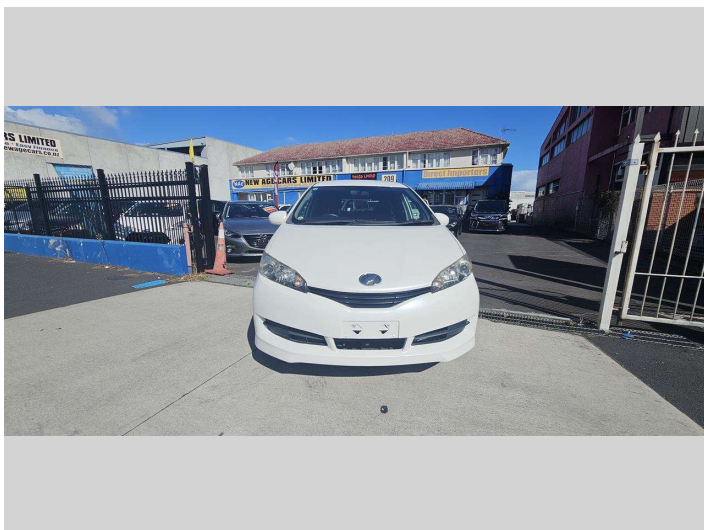

2011 TOYOTA WISH 1.8S

Purchase Price **\$12,990**

Includes GST
Excludes on-road costs of \$400

Finance may be available on this vehicle. Ask one of our friendly staff for more information.

Gain peace of mind with Mechanical Breakdown Insurance. **Ask us how.**

Top features

- » 16 Valve
- » 4 cylinder
- » Air Conditioning
- » Alloy wheels
- » AUX
- » Central Locking
- » Child seat anchor poin...
- » Climate Control
- » Digital Display
- » Electric Mirrors
- » Electric retractable M...
- » Electric Windows
- » Indicator on side mirr...
- » Informative Display
- » ISOFIX Seats
- » MP3 Player
- » Multy Air Bags
- » Power Steering

Body Style
5 door, Wagon

Odometer
105,848 km

Engine
1797 cc, Internal Combustion

Fuel Type
Petrol

Transmission
Auto, Front Wheel

Wheels
15", Custom Alloys

VIN
7AT0H64BX24094941

Interior
Black, BLACK