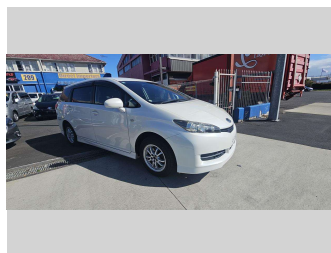

2011 TOYOTA WISH 1.8S

Purchase Price **\$12,990**

Includes GST
Excludes on-road costs of \$400

Finance may be available on this vehicle. Ask one of our friendly staff for more information.

Gain peace of mind with Mechanical Breakdown Insurance. **Ask us how.**

Top features

- » 16 Valve
- » 4 cylinder
- » Air Conditioning
- » Alloy wheels
- » AUX
- » Central Locking
- » Child seat anchor poin...
- » Climate Control
- » Digital Display
- » Electric Mirrors
- » Electric retractable M...
- » Electric Windows
- » Indicator on side mirr...
- » Informative Display
- » ISOFIX Seats
- » MP3 Player
- » Multy Air Bags
- » Power Steering

Body Style
5 door, Wagon

Odometer
105,848 km

Engine
1797 cc, Internal Combustion

Fuel Type
Petrol

Transmission
Auto, Front Wheel

Wheels
15", Custom Alloys

VIN
7AT0H64BX24094941

Interior
Black, BLACK