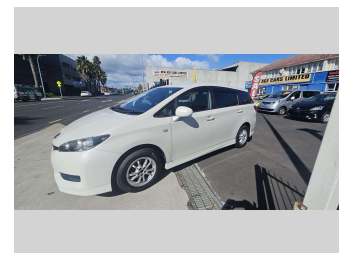

2011 TOYOTA WISH 1.8S

Purchase Price **\$12,990**

Includes GST
Excludes on-road costs of \$400

Finance may be available on this vehicle. Ask one of our friendly staff for more information.

Gain peace of mind with Mechanical Breakdown Insurance. **Ask us how.**

Body Style
5 door, Wagon

Odometer
105,848 km

Engine
1797 cc, Internal Combustion

Fuel Type
Petrol

Transmission
Auto, Front Wheel

Wheels
15", Custom Alloys

VIN
7AT0H64BX24094941

Interior
Black, BLACK