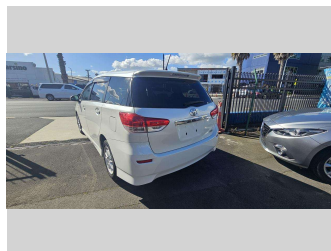

2011 TOYOTA WISH 1.8S

Purchase Price **\$12,990**

Includes GST
Excludes on-road costs of \$400

Finance may be available on this vehicle. Ask one of our friendly staff for more information.

Gain peace of mind with Mechanical Breakdown Insurance. **Ask us how.**

Body Style
5 door, Wagon

Odometer
105,848 km

Engine
1797 cc, Internal Combustion

Fuel Type
Petrol

Transmission
Auto, Front Wheel

Wheels
15", Custom Alloys

VIN
7AT0H64BX24094941

Interior
Black, BLACK