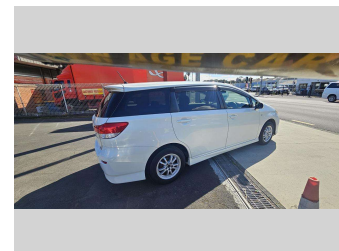

2011 TOYOTA WISH 1.8S

Purchase Price **\$12,990**

Includes GST
Excludes on-road costs of \$400

Finance may be available on this vehicle. Ask one of our friendly staff for more information.

Gain peace of mind with Mechanical Breakdown Insurance. **Ask us how.**

Body Style
5 door, Wagon

Odometer
105,848 km

Engine
1797 cc, Internal Combustion

Fuel Type
Petrol

Transmission
Auto, Front Wheel

Wheels
15", Custom Alloys

VIN
7AT0H64BX24094941

Interior
Black, BLACK