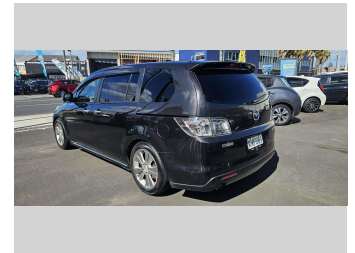

2007 Mazda MPV 7 seater

Purchase Price **\$6,490**
Includes GST, Registration & Licensing

Finance may be available on this vehicle. Ask one of our friendly staff for more information.

Gain peace of mind with Mechanical Breakdown Insurance. **Ask us how.**

Top features

- » Alloy wheels
- » Electric Doors
- » Rear Wiper

Body Style
5 door, People Movers

Odometer
224,328 km

Engine
2260 cc

Fuel Type
Petrol

Transmission
Auto, Front Wheel

Wheels
18", Custom Alloys

VIN
-

Interior
-

Safety

Based on 2023 VSRR rating

Reg No.
KWF661

Ext Colour
Brown

History
Ex-Overseas

Seats
-