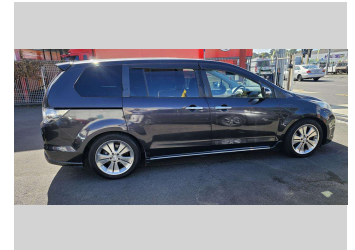

2007 Mazda MPV 7 seater

Purchase Price **\$6,490**
Includes GST, Registration & Licensing

Finance may be available on this vehicle. Ask one of our friendly staff for more information.

Gain peace of mind with Mechanical Breakdown Insurance. **Ask us how.**

Top features

- » Alloy wheels
- » Electric Doors
- » Rear Wiper

Body Style
5 door, People Movers

Odometer
224,328 km

Engine
2260 cc

Fuel Type
Petrol

Transmission
Auto, Front Wheel

Wheels
18", Custom Alloys

VIN
-

Interior
-

Safety

Based on 2023 VSRR rating

Reg No.
KWF661

Ext Colour
Brown

History
Ex-Overseas

Seats
-