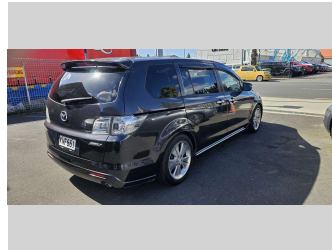

2007 Mazda MPV 7 seater

Purchase Price **\$6,490**
Includes GST, Registration & Licensing

Finance may be available on this vehicle. Ask one of our friendly staff for more information.

Gain peace of mind with Mechanical Breakdown Insurance. **Ask us how.**

Top features

- » Alloy wheels
- » Electric Doors
- » Rear Wiper

Body Style
5 door, People Movers

Odometer
224,328 km

Engine
2260 cc

Fuel Type
Petrol

Transmission
Auto, Front Wheel

Wheels
18", Custom Alloys

VIN
-

Interior
-

Safety

Based on 2023 VSRR rating

Reg No.
KWF661

Ext Colour
Brown

History
Ex-Overseas

Seats
-