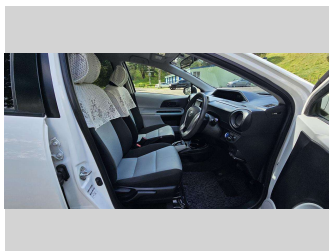

2012 TOYOTA AQUA

Purchase Price **$12,990**

Includes GST, Registration & Licensing Note: A Clean Car fee or rebate may apply to this vehicle

FinanceNoBlurb

Gain peace of mind with Mechanical Breakdown Insurance. **Ask us how.**

Top features

- » 20 Valve
- » 4 cylinder
- » Central Locking
- » Electric Mirrors
- » Electric retractable M...
- » Electric Windows
- » Immobiliser
- » Indicator on side mirr...
- » Rear Wiper
- » Remote Locking

Body Style
Hatchback

Odometer
75,191 km

Engine
1496 cc, Hybrid

Fuel Type
Petrol

Transmission
SPEED AUTO SKY ACTIVE,

Wheels
15", Wheel Caps

VIN
7AT0H65YX23047775

Interior
Beige - Black, BLACK

Safety

Based on 2023 UCSR rating for 12-20 models

Reg No.
QJQ366

Ext Colour
White

History
Ex-Overseas

Seats
5 seats, Fabric

CO2 Emissions
★★★★☆
86 grams/km

Energy Economy
★★★★☆

Annual fuel cost of $1,410
3.6L per 100km

Cost per year is an estimate based on petrol price of $2.80 per litre and an average distance of 14000 km. Emissions and Energy Economy figures standardised to 3P WLTP.

New Age Cars | Phone 09 2761000 | Email info@newagecars.co.nz
209 Great South Road, Opposite to Otahuhu Police Station, Otahuhu, Auckland
1062, New Zealand
www.newagecars.co.nz