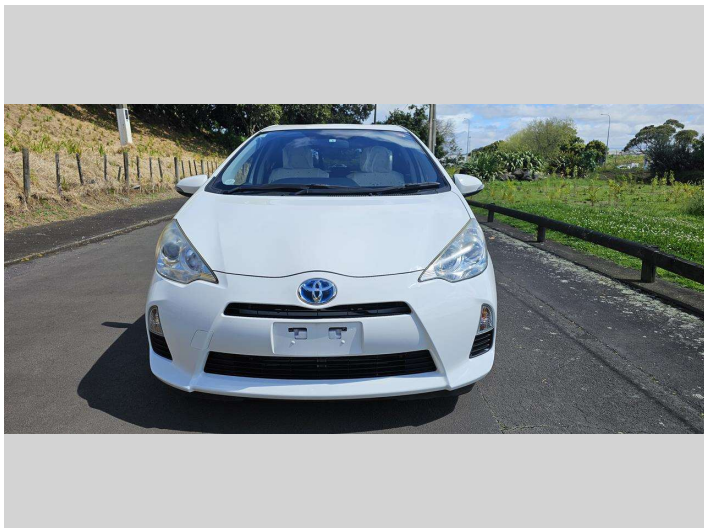

2012 TOYOTA AQUA

Purchase Price **\$12,990**

Includes GST, Registration & Licensing Note: A Clean Car fee or rebate may apply to this vehicle

FinanceNoBlurb

Gain peace of mind with Mechanical Breakdown Insurance. **Ask us how.**

Body Style
Hatchback

Odometer
75,191 km

Engine
1496 cc, Hybrid

Fuel Type
Petrol

Transmission
SPEED AUTO SKY ACTIVE,

Wheels
15", Wheel Caps

VIN
7AT0H65YX23047775

Interior
Beige - Black, BLACK

Safety

Based on 2023 UCSR rating for 12-20 models

Reg No.
QJQ366

Ext Colour
White

History
Ex-Overseas

Seats
5 seats, Fabric

CO2 Emissions
★★★★☆
86 grams/km

Energy Economy
★★★★☆