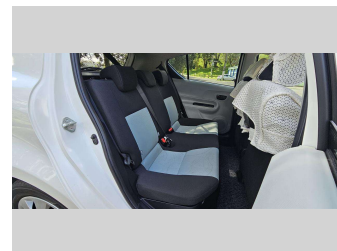

2012 TOYOTA AQUA

Purchase Price **$12,990**

Includes GST, Registration & Licensing Note: A Clean Car fee or rebate may apply to this vehicle

FinanceNoBlurb

Gain peace of mind with Mechanical Breakdown Insurance. **Ask us how.**

Top features

- » 20 Valve
- » 4 cylinder
- » Central Locking
- » Electric Mirrors
- » Electric retractable M...
- » Electric Windows
- » Immobiliser
- » Indicator on side mirr...
- » Rear Wiper
- » Remote Locking

Body Style
Hatchback

Odometer
75,191 km

Engine
1496 cc, Hybrid

Fuel Type
Petrol

Transmission
SPEED AUTO SKY ACTIVE,

Wheels
15", Wheel Caps

VIN
7AT0H65YX23047775

Interior
Beige - Black, BLACK

Safety

Based on 2023 UCSR rating for 12-20 models

Reg No.
QJQ366

Ext Colour
White

History
Ex-Overseas

Seats
5 seats, Fabric

CO2 Emissions
★★★★☆
86 grams/km

Energy Economy
★★★★☆

Annual fuel cost of $1,410
3.6L per 100km

Cost per year is an estimate based on petrol price of $2.80 per litre and an average distance of 14000 km. Emissions and Energy Economy figures standardised to 3P WLTP.

New Age Cars | Phone 09 2761000 | Email info@newagecars.co.nz
209 Great South Road, Opposite to Otahuhu Police Station, Otahuhu, Auckland
1062, New Zealand
www.newagecars.co.nz