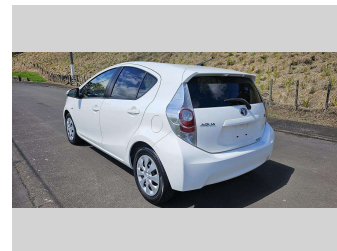

2012 TOYOTA AQUA

Purchase Price **\$12,990**

Includes GST, Registration & Licensing Note: A Clean Car fee or rebate may apply to this vehicle

FinanceNoBlurb

Gain peace of mind with Mechanical Breakdown Insurance. **Ask us how.**

Body Style
Hatchback

Odometer
75,191 km

Engine
1496 cc, Hybrid

Fuel Type
Petrol

Transmission
SPEED AUTO SKY ACTIVE,

Wheels
15", Wheel Caps

VIN
7AT0H65YX23047775

Interior
Beige - Black, BLACK