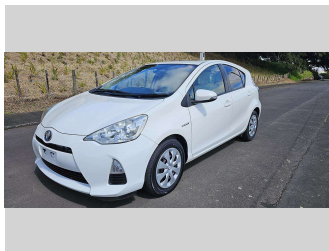

2012 TOYOTA AQUA

Purchase Price **\$12,990**

Includes GST, Registration & Licensing Note: A Clean Car fee or rebate may apply to this vehicle

FinanceNoBlurb

Gain peace of mind with Mechanical Breakdown Insurance. **Ask us how.**

Body Style
Hatchback

Odometer
75,191 km

Engine
1496 cc, Hybrid

Fuel Type
Petrol

Transmission
SPEED AUTO SKY ACTIVE,

Wheels
15", Wheel Caps

VIN
7AT0H65YX23047775

Interior
Beige - Black, BLACK