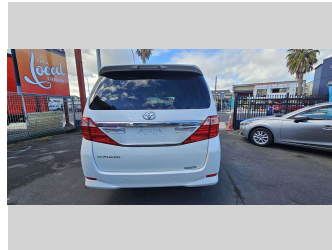

2012 Toyota ALPHARD

Purchase Price

\$18,990

Includes GST, Registration & Licensing

Finance may be available on this vehicle. Ask one of our friendly staff for more information.

Gain peace of mind with Mechanical Breakdown Insurance. **Ask us how.**

Body Style

5 door, People Movers

Odometer

105,108 km

Engine

2362 cc, Internal Combustion

Fuel Type

Petrol