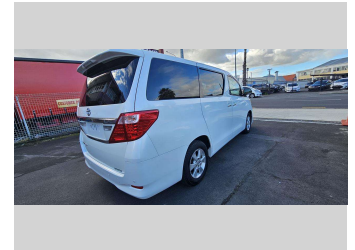

2012 Toyota ALPHARD

Purchase Price

\$18,990

Includes GST, Registration & Licensing

Finance may be available on this vehicle. Ask one of our friendly staff for more information.

Gain peace of mind with Mechanical Breakdown Insurance. **Ask us how.**

Body Style

5 door, People Movers

Odometer

105,108 km

Engine

2362 cc, Internal Combustion

Fuel Type

Petrol

Transmission

Auto, Front Wheel

Wheels

16", Factory Alloys

VIN

7AT0H64EX24212952

Interior

Beige, Grey