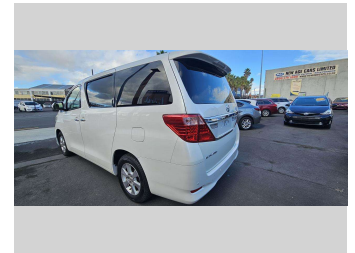

2012 Toyota ALPHARD

Purchase Price

\$18,990

Includes GST, Registration & Licensing

Finance may be available on this vehicle. Ask one of our friendly staff for more information.

Gain peace of mind with Mechanical Breakdown Insurance. **Ask us how.**

Body Style

5 door, People Movers

Odometer

105,108 km

Engine

2362 cc, Internal Combustion

Fuel Type

Petrol

Transmission

Auto, Front Wheel

Wheels

16", Factory Alloys

VIN

7AT0H64EX24212952

Interior

Beige, Grey