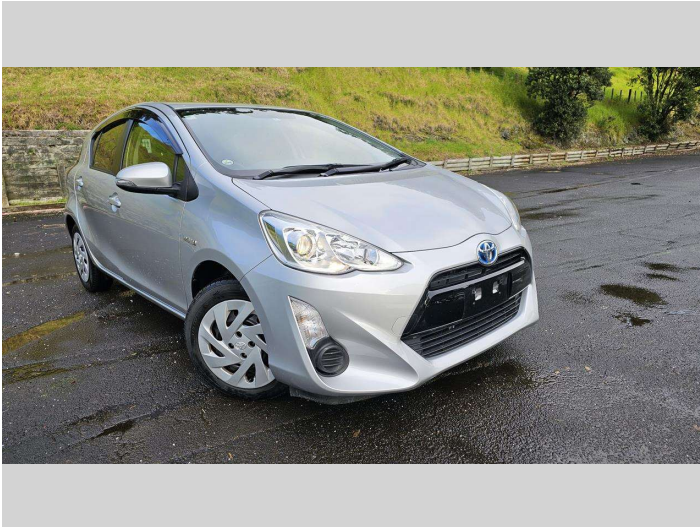

2016 TOYOTA AQUA

Purchase Price

\$13,990

Includes GST, Registration & Licensing

Note: A Clean Car fee or rebate may apply to this vehicle

FinanceNoBlurb

Gain peace of mind with Mechanical Breakdown Insurance. **Ask us how.**

Top features

- » Electric retractable Mirror
- » Rear Wiper

Body Style

5 door, Hatchback

Odometer

104,013 km

Engine

1496 cc, Hybrid

Fuel Type

Petrol

Transmission

SPEED AUTO SKY ACTIVE,

Wheels

15", Wheel Caps

VIN

7AT0H65YX23513427