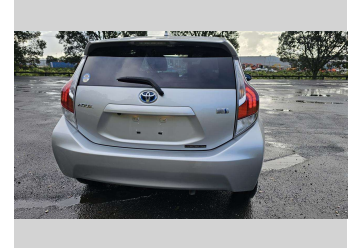

2016 TOYOTA AQUA

Purchase Price

\$13,990

Includes GST, Registration & Licensing

Note: A Clean Car fee or rebate may apply to this vehicle

FinanceNoBlurb

Gain peace of mind with Mechanical Breakdown Insurance. **Ask us how.**

Top features

- » Electric retractable Mirror
- » Rear Wiper

Body Style

5 door, Hatchback

Odometer

104,013 km

Engine

1496 cc, Hybrid

Fuel Type

Petrol

Transmission

SPEED AUTO SKY ACTIVE,

Wheels

15", Wheel Caps

VIN

7AT0H65YX23513427