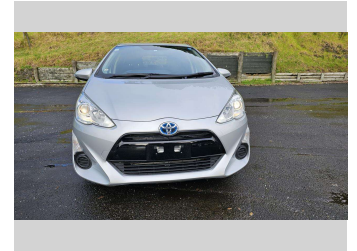

2016 TOYOTA AQUA

Purchase Price

\$13,990

Includes GST, Registration & Licensing

Note: A Clean Car fee or rebate may apply to this vehicle

FinanceNoBlurb

Gain peace of mind with Mechanical Breakdown Insurance. **Ask us how.**

Top features

- » Electric retractable Mirror
- » Rear Wiper

Body Style

5 door, Hatchback

Odometer

104,013 km

Engine

1496 cc, Hybrid

Fuel Type

Petrol

Transmission

SPEED AUTO SKY ACTIVE,

Wheels

15", Wheel Caps

VIN

7AT0H65YX23513427