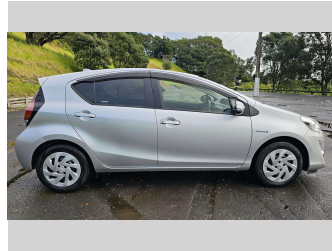

2016 TOYOTA AQUA

Purchase Price

\$13,990

Includes GST, Registration & Licensing

Note: A Clean Car fee or rebate may apply to this vehicle

FinanceNoBlurb

Gain peace of mind with Mechanical Breakdown Insurance. **Ask us how.**

Top features

- » Electric retractable Mirror
- » Rear Wiper

Body Style

5 door, Hatchback

Odometer

104,013 km

Engine

1496 cc, Hybrid

Fuel Type

Petrol

Transmission

SPEED AUTO SKY ACTIVE,

Wheels

15", Wheel Caps

VIN

7AT0H65YX23513427