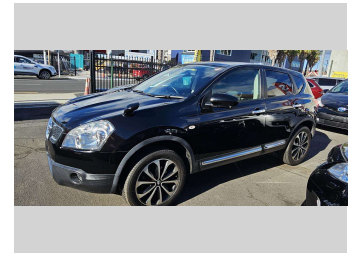

2013 Nissan Dualis 20S

Purchase Price **\$15,990**
Includes GST, Registration & Licensing

Finance may be available on this vehicle. Ask one of our friendly staff for more information.

Gain peace of mind with Mechanical Breakdown Insurance. **Ask us how.**

Body Style
5 door, SUV

Odometer
48,883 km

Engine
1997 cc, Internal Combustion

Fuel Type
Petrol

Transmission
SPEED AUTO SKY ACTIVE,

Wheels
16", Factory Alloys

VIN
7AT0DH7HX24352762

Interior
Black, BLACK