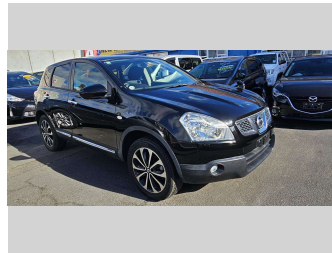

2013 Nissan Dualis 20S

Purchase Price **\$15,990**
Includes GST, Registration & Licensing

Finance may be available on this vehicle. Ask one of our friendly staff for more information.

Gain peace of mind with Mechanical Breakdown Insurance. **Ask us how.**

Top features

- » 16 Valve
- » 4 cylinder
- » Air Conditioning
- » Alloy wheels
- » Central Locking
- » Child seat anchor poin...
- » Climate Control
- » Cruise Control
- » Electric Mirrors
- » Electric retractable M...
- » Electric Windows
- » Heated Seats
- » Immobiliser
- » Indicator on side mirr...
- » Informative Display
- » ISOFIX Seats
- » Leather Seats
- » Muti Function Streerin...

Body Style
5 door, SUV

Odometer
48,883 km

Engine
1997 cc, Internal Combustion

Fuel Type
Petrol

Transmission
SPEED AUTO SKY ACTIVE,

Wheels
16", Factory Alloys

VIN
7AT0DH7HX24352762

Interior
Black, BLACK

Safety
-

Reg No.
-

Ext Colour
Black

History
Ex-Overseas

Seats
5 seats, Leather

CO2 Emissions
-

Energy Economy
-

Stock ID: 1130424