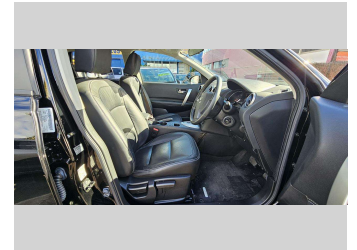

2013 Nissan Dualis 20S

Purchase Price **\$15,990**
Includes GST, Registration & Licensing

Finance may be available on this vehicle. Ask one of our friendly staff for more information.

Gain peace of mind with Mechanical Breakdown Insurance. **Ask us how.**

Top features

- » 16 Valve
- » 4 cylinder
- » Air Conditioning
- » Alloy wheels
- » Central Locking
- » Child seat anchor poin...
- » Climate Control
- » Cruise Control
- » Electric Mirrors
- » Electric retractable M...
- » Electric Windows
- » Heated Seats
- » Immobiliser
- » Indicator on side mirr...
- » Informative Display
- » ISOFIX Seats
- » Leather Seats
- » Muti Function Streerin...

Body Style
5 door, SUV

Odometer
48,883 km

Engine
1997 cc, Internal Combustion

Fuel Type
Petrol

Transmission
SPEED AUTO SKY ACTIVE,

Wheels
16", Factory Alloys

VIN
7AT0DH7HX24352762

Interior
Black, BLACK