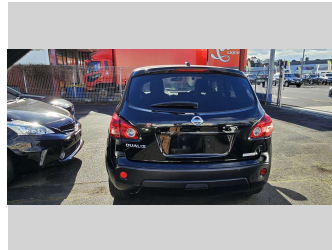

2013 Nissan Dualis 20S

Purchase Price **\$15,990**
Includes GST, Registration & Licensing

Finance may be available on this vehicle. Ask one of our friendly staff for more information.

Gain peace of mind with Mechanical Breakdown Insurance. **Ask us how.**

Top features

- » 16 Valve
- » 4 cylinder
- » Air Conditioning
- » Alloy wheels
- » Central Locking
- » Child seat anchor poin...
- » Climate Control
- » Cruise Control
- » Electric Mirrors
- » Electric retractable M...
- » Electric Windows
- » Heated Seats
- » Immobiliser
- » Indicator on side mirr...
- » Informative Display
- » ISOFIX Seats
- » Leather Seats
- » Muti Function Streerin...

Body Style
5 door, SUV

Odometer
48,883 km

Engine
1997 cc, Internal Combustion

Fuel Type
Petrol

Transmission
SPEED AUTO SKY ACTIVE,

Wheels
16", Factory Alloys

VIN
7AT0DH7HX24352762

Interior
Black, BLACK

Safety
-

Reg No.
-

Ext Colour
Black

History
Ex-Overseas

Seats
5 seats, Leather

CO2 Emissions
-

Energy Economy
-

Stock ID: 1130424