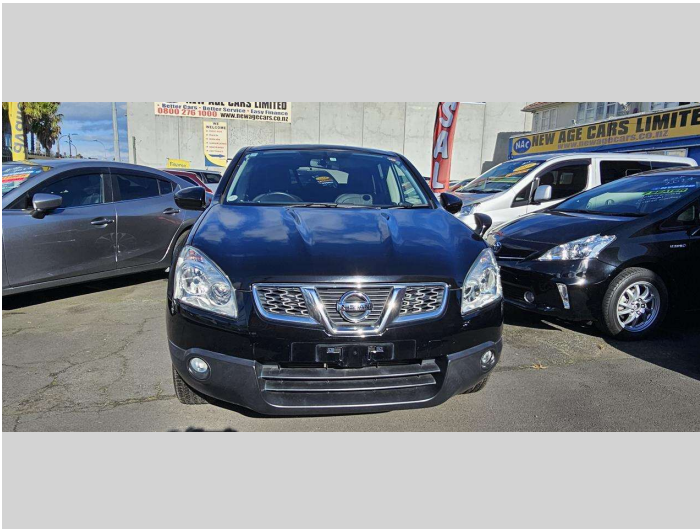

2013 Nissan Dualis 20S

Purchase Price **\$15,990**
Includes GST, Registration & Licensing

Finance may be available on this vehicle. Ask one of our friendly staff for more information.

Gain peace of mind with Mechanical Breakdown Insurance. **Ask us how.**

Top features

- » 16 Valve
- » 4 cylinder
- » Air Conditioning
- » Alloy wheels
- » Central Locking
- » Child seat anchor poin...
- » Climate Control
- » Cruise Control
- » Electric Mirrors
- » Electric retractable M...
- » Electric Windows
- » Heated Seats
- » Immobiliser
- » Indicator on side mirr...
- » Informative Display
- » ISOFIX Seats
- » Leather Seats
- » Muti Function Streerin...

Body Style
5 door, SUV

Odometer
48,883 km

Engine
1997 cc, Internal Combustion

Fuel Type
Petrol

Transmission
SPEED AUTO SKY ACTIVE,

Wheels
16", Factory Alloys

VIN
7AT0DH7HX24352762

Interior
Black, BLACK

Safety
-

Reg No.
-

Ext Colour
Black

History
Ex-Overseas

Seats
5 seats, Leather

CO2 Emissions
-

Energy Economy
-

Stock ID: 1130424