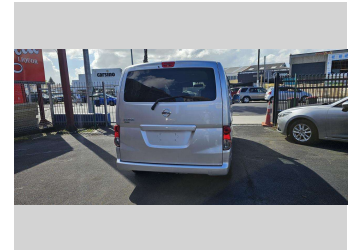

2019 Nissan NV200 VANETTE 7 Seater

Purchase Price **\$23,990**
Includes GST, Registration & Licensing

Finance may be available on this vehicle. Ask one of our friendly staff for more information.

Gain peace of mind with Mechanical Breakdown Insurance. **Ask us how.**

Body Style
5 door, Van

Odometer
88,436 km

Engine
1597 cc, Internal Combustion

Fuel Type
Petrol

Transmission
Auto, Front Wheel

Wheels
14", Custom Alloys

VIN
7AT0DH8MX24029053

Interior
Black, BLACK