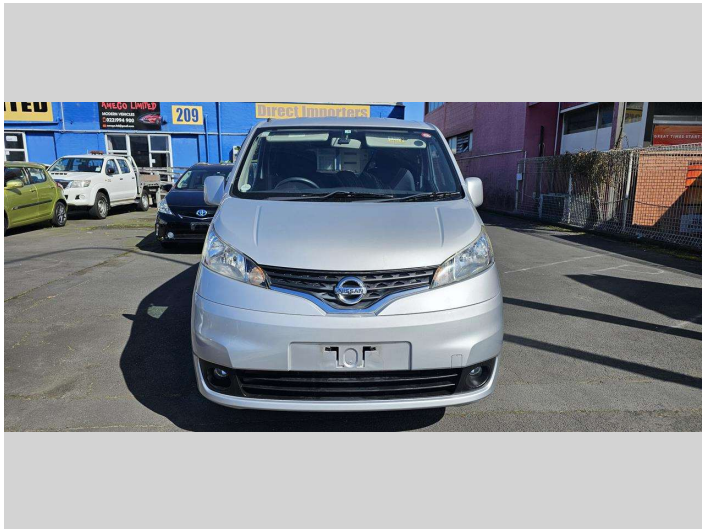

2019 Nissan NV200 VANETTE 7 Seater

Purchase Price **\$23,990**
Includes GST, Registration & Licensing

Finance may be available on this vehicle. Ask one of our friendly staff for more information.

Gain peace of mind with Mechanical Breakdown Insurance. **Ask us how.**

Top features

- » 16 Valve
- » 4 cylinder
- » Air Conditioning
- » Alloy wheels
- » Central Locking
- » Climate Control
- » Electric Mirrors
- » Electric Windows
- » Power Steering
- » Rear Wiper
- » Remote Locking

Body Style
5 door, Van

Odometer
88,436 km

Engine
1597 cc, Internal Combustion

Fuel Type
Petrol

Transmission
Auto, Front Wheel

Wheels
14", Custom Alloys

VIN
7AT0DH8MX24029053

Interior
Black, BLACK

Safety

Based on 2023 VSRR rating

Reg No.
-

Ext Colour
Silver

History
Ex-Overseas

Seats
7 seats, Fabric

CO2 Emissions
200 grams/km
★★★★☆

Energy Economy
★★☆☆☆
Annual fuel cost of \$3,370
8.6L per 100km