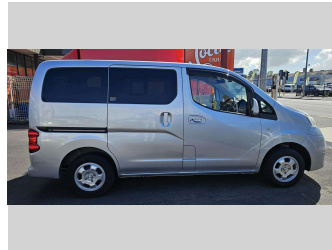

2019 Nissan NV200 VANETTE 7 Seater

Purchase Price **\$23,990**
Includes GST, Registration & Licensing

Finance may be available on this vehicle. Ask one of our friendly staff for more information.

Gain peace of mind with Mechanical Breakdown Insurance. **Ask us how.**

Body Style
5 door, Van

Odometer
88,436 km

Engine
1597 cc, Internal Combustion

Fuel Type
Petrol

Transmission
Auto, Front Wheel

Wheels
14", Custom Alloys

VIN
7AT0DH8MX24029053

Interior
Black, BLACK

Safety

Based on 2023 VSRR rating

Reg No.
-

Ext Colour
Silver

History
Ex-Overseas

Seats
7 seats, Fabric

CO2 Emissions
200 grams/km
★★★★☆

Energy Economy
★★☆☆☆
Annual fuel cost of \$3,370
8.6L per 100km