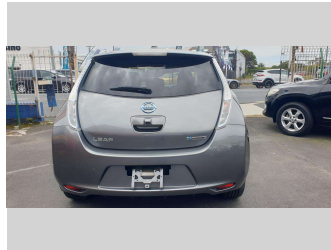

2014 Nissan LEAF X 24KWH

Purchase Price **\$7,990**

Includes GST, Registration & Licensing Note: A Clean Car fee or rebate may apply to this vehicle

FinanceNoBlurb

Gain peace of mind with Mechanical Breakdown Insurance. **Ask us how.**

Top features

- » Alarm
- » Alloy wheels
- » Car Stereo
- » Child seat anchor poin...
- » Climate Control
- » Cruise Control
- » Electric retractable M...
- » Fog Lights
- » Rear Wiper
- » Reversing Camera

Body Style
Hatchback

Odometer
69,387 km

Engine
0 cc, Electric

Fuel Type
Electric

Transmission
Auto, Front Wheel

Wheels
17", Factory Alloys

VIN
7AT0DH8KX22116309

Interior
Black, BLACK