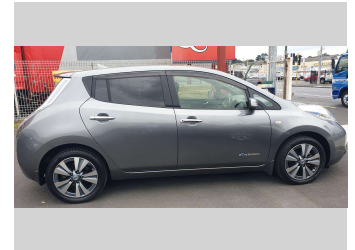

2014 Nissan LEAF X 24KWH

Purchase Price **\$7,990**

Includes GST, Registration & Licensing Note: A Clean Car fee or rebate may apply to this vehicle

FinanceNoBlurb

Gain peace of mind with Mechanical Breakdown Insurance. **Ask us how.**

Body Style
Hatchback

Odometer
69,387 km

Engine
0 cc, Electric

Fuel Type
Electric

Transmission
Auto, Front Wheel

Wheels
17", Factory Alloys

VIN
7AT0DH8KX22116309

Interior
Black, BLACK