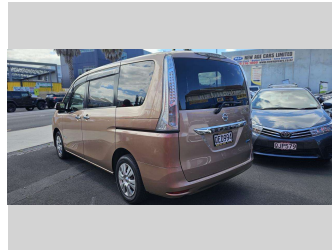

2014 Nissan Serena Hybrid ,8 Seater

Purchase Price **\$13,990**
Includes GST, Registration & Licensing

Finance may be available on this vehicle. Ask one of our friendly staff for more information.

Gain peace of mind with Mechanical Breakdown Insurance. **Ask us how.**

Body Style
5 door

Odometer
89,000 km

Engine
1997 cc, Hybrid Petrol

Fuel Type
Hybrid

Transmission
CVT, 2WD

Wheels
15", Wheel Caps

VIN
7AT0DH3FX23107133

Interior
Black, BLACK