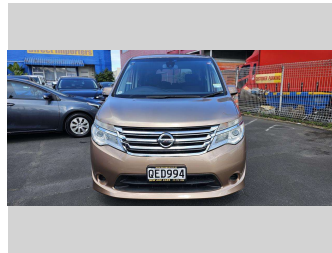

2014 Nissan Serena Hybrid ,8 Seater

Purchase Price **\$13,990**
Includes GST, Registration & Licensing

Finance may be available on this vehicle. Ask one of our friendly staff for more information.

Gain peace of mind with Mechanical Breakdown Insurance. **Ask us how.**

Body Style
5 door

Odometer
89,000 km

Engine
1997 cc, Hybrid Petrol

Fuel Type
Hybrid

Transmission
CVT, 2WD

Wheels
15", Wheel Caps

VIN
7AT0DH3FX23107133

Interior
Black, BLACK

Cost per year is an estimate based on petrol price of \$2.80 per litre and an average distance of 14000 km. Emissions and Energy Economy figures standardised to 3P WLTP.

Stock ID: 543613

New Age Cars | Phone 09 2761000 | Email info@newagecars.co.nz
209 Great South Road, Opposite to Otahuhu Police Station, Otahuhu, Auckland
1062, New Zealand
www.newagecars.co.nz