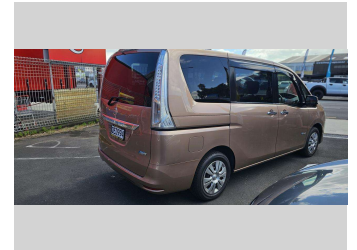

2014 Nissan Serena Hybrid ,8 Seater

Purchase Price **\$13,990**
Includes GST, Registration & Licensing

Finance may be available on this vehicle. Ask one of our friendly staff for more information.

Gain peace of mind with Mechanical Breakdown Insurance. **Ask us how.**

Body Style
5 door

Odometer
89,000 km

Engine
1997 cc, Hybrid Petrol

Fuel Type
Hybrid

Transmission
CVT, 2WD

Wheels
15", Wheel Caps

VIN
7AT0DH3FX23107133

Interior
Black, BLACK