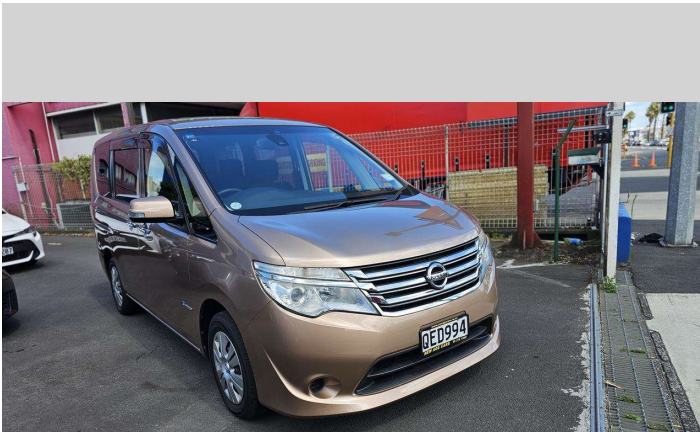

2014 Nissan Serena Hybrid ,8 Seater

Purchase Price **\$13,990**
Includes GST, Registration & Licensing

Finance may be available on this vehicle. Ask one of our friendly staff for more information.

Gain peace of mind with Mechanical Breakdown Insurance. **Ask us how.**

Body Style
5 door

Odometer
89,000 km

Engine
1997 cc, Hybrid Petrol

Fuel Type
Hybrid

Transmission
CVT, 2WD

Wheels
15", Wheel Caps

VIN
7AT0DH3FX23107133

Interior
Black, BLACK

Safety

Based on 2023 VSRR rating

Reg No.
QED994

Ext Colour
Brown

History
Ex-Overseas

Seats
8 seats, Fabric

CO2 Emissions
★★★★☆
165 grams/km

Energy Economy
★★★☆☆
Annual fuel cost of \$2,780
7.1L per 100km

Cost per year is an estimate based on petrol price of \$2.80 per litre and an average distance of 14000 km. Emissions and Energy Economy figures standardised to 3P WLTP.

Stock ID: 543613

New Age Cars | Phone 09 2761000 | Email info@newagecars.co.nz
209 Great South Road, Opposite to Otahuhu Police Station, Otahuhu, Auckland
1062, New Zealand
www.newagecars.co.nz