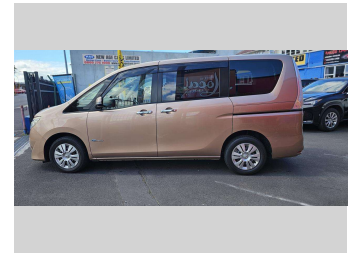

2014 Nissan Serena Hybrid ,8 Seater

Purchase Price **\$13,990**
Includes GST, Registration & Licensing

Finance may be available on this vehicle. Ask one of our friendly staff for more information.

Gain peace of mind with Mechanical Breakdown Insurance. **Ask us how.**

Body Style
5 door

Odometer
89,000 km

Engine
1997 cc, Hybrid Petrol

Fuel Type
Hybrid

Transmission
CVT, 2WD

Wheels
15", Wheel Caps

VIN
7AT0DH3FX23107133

Interior
Black, BLACK