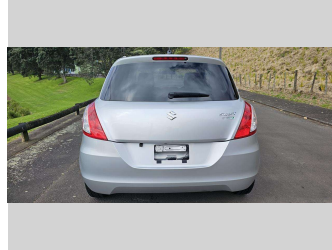

# 2015 Suzuki Swift RS-DJE , Hybrid

**Purchase Price** **\$13,990**

Includes GST, Registration & Licensing Note: A Clean Car fee or rebate may apply to this vehicle

FinanceNoBlurb

Gain peace of mind with Mechanical Breakdown Insurance. **Ask us how.**

**Top features**

- » Central Locking
- » Child seat anchor poin...
- » Climate Control
- » Digital Display
- » Electric retractable M...
- » Indicator on side mirr...
- » Informative Display
- » ISOFIX Seats
- » MP3 Player
- » Muti Function Streerin...
- » Push button Start
- » Remote Locking
- » Reversing Camera
- » Smart key

Body Style  
**Hatchback**

Odometer  
**83,540 km**

Engine  
**1242 cc, 1.3**

Fuel Type  
**Petrol**

Transmission  
**CVT**

Wheels  
**15", Wheel Caps**

VIN  
**7AT0GK0CX23345924**

Interior  
**Black, BLACK**