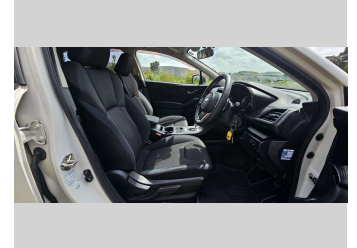

2018 Subaru Impreza SPORT 1.6I-L EYESIGHT

Purchase Price **\$16,990**

Includes GST, Registration & Licensing Note: A Clean Car fee or rebate may apply to this vehicle

FinanceNoBlurb

Gain peace of mind with Mechanical Breakdown Insurance. **Ask us how.**

Top features

- » 20 Valve
- » 4 cylinder
- » Alloy wheels
- » Central Locking
- » Child seat anchor poin...
- » Climate Control
- » Digital Display
- » Electric Mirrors
- » Electric Windows
- » Fog Lights
- » Immobiliser
- » ISOFIX Seats
- » MP3 Player
- » Muti Function Streerin...
- » Push button Start
- » Rear Wiper
- » Reversing Camera

Body Style
5 door, Hatchback

Odometer
73,140 km

Engine
1599 cc, Internal Combustion

Fuel Type
Petrol

Transmission
Auto, Front Wheel

Wheels
17", Factory Alloys

VIN
7AT0GF09X23032694

Interior
Black, BLACK