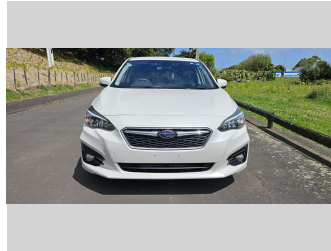

2018 Subaru Impreza SPORT 1.6I-L EYESIGHT

Purchase Price **\$16,990**

Includes GST, Registration & Licensing Note: A Clean Car fee or rebate may apply to this vehicle

FinanceNoBlurb

Gain peace of mind with Mechanical Breakdown Insurance. **Ask us how.**

Body Style
5 door, Hatchback

Odometer
73,140 km

Engine
1599 cc, Internal Combustion

Fuel Type
Petrol

Transmission
Auto, Front Wheel

Wheels
17", Factory Alloys

VIN
7AT0GF09X23032694

Interior
Black, BLACK