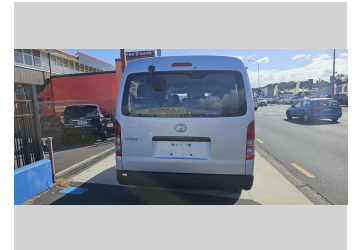

# 2017 TOYOTA HIACE Mini Bus

**Purchase Price** **\$32,990**  
Includes GST, Registration & Licensing

Finance may be available on this vehicle. Ask one of our friendly staff for more information.

Gain peace of mind with Mechanical Breakdown Insurance. **Ask us how.**

Body Style  
**4 door, Mini Bus**

Odometer  
**203,930 km**

Engine  
**2693 cc, Internal Combustion**

Fuel Type  
**Petrol**

Transmission  
**Auto, Rear Wheel**

Wheels  
**15", Custom Alloys**

VIN  
**7AT0H60FX24046937**