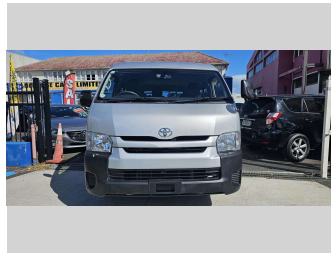

# 2017 TOYOTA HIACE Mini Bus

**Purchase Price** **\$32,990**  
Includes GST, Registration & Licensing

Finance may be available on this vehicle. Ask one of our friendly staff for more information.

Gain peace of mind with Mechanical Breakdown Insurance. **Ask us how.**

Body Style  
**4 door, Mini Bus**

Odometer  
**203,930 km**

Engine  
**2693 cc, Internal Combustion**

Fuel Type  
**Petrol**

Transmission  
**Auto, Rear Wheel**

Wheels  
**15", Custom Alloys**

VIN  
**7AT0H60FX24046937**