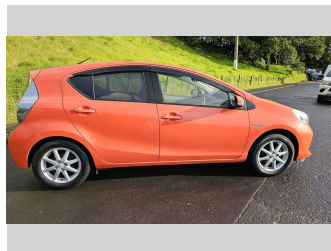

2013 TOYOTA AQUA

Purchase Price **\$13,490**

Includes GST, Registration & Licensing Note: A Clean Car fee or rebate may apply to this vehicle

FinanceNoBlurb

Gain peace of mind with Mechanical Breakdown Insurance. **Ask us how.**

Body Style
Hatchback

Odometer
74,096 km

Engine
1496 cc, Hybrid

Fuel Type
Petrol

Transmission
SPEED AUTO SKY ACTIVE,

Wheels
15", Factory Alloys

VIN
7AT0H65YX23250314

Interior
Brown, BLACK