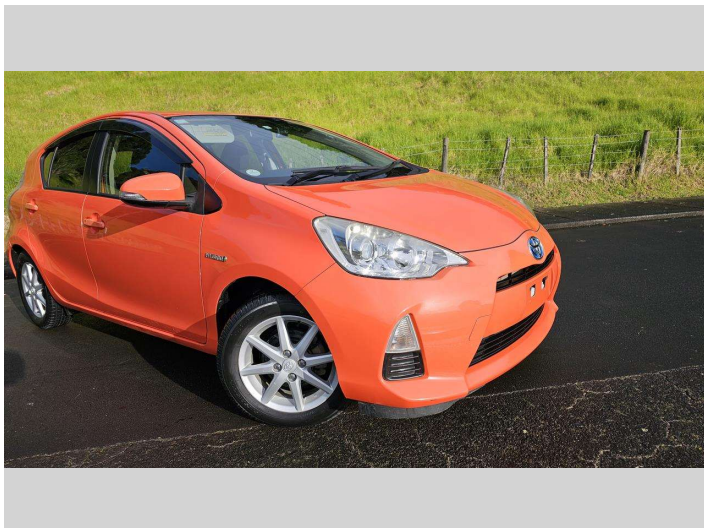

2013 TOYOTA AQUA

Purchase Price **\$13,490**

Includes GST, Registration & Licensing Note: A Clean Car fee or rebate may apply to this vehicle

FinanceNoBlurb

Gain peace of mind with Mechanical Breakdown Insurance. **Ask us how.**

Body Style
Hatchback

Odometer
74,096 km

Engine
1496 cc, Hybrid

Fuel Type
Petrol

Transmission
SPEED AUTO SKY ACTIVE,

Wheels
15", Factory Alloys

VIN
7AT0H65YX23250314

Interior
Brown, BLACK

Safety

Based on 2023 UCSR rating for 12-20 models

Reg No.
QJQ364

Ext Colour
Orange

History
Ex-Overseas

Seats
5 seats, Fabric

CO2 Emissions
★★★★☆
86 grams/km

Energy Economy
★★★★☆
Annual fuel cost of \$1,410
3.6L per 100km