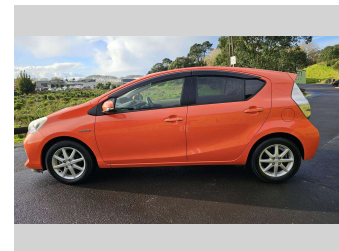

2013 TOYOTA AQUA

Purchase Price **\$13,490**

Includes GST, Registration & Licensing Note: A Clean Car fee or rebate may apply to this vehicle

FinanceNoBlurb

Gain peace of mind with Mechanical Breakdown Insurance. **Ask us how.**

Body Style
Hatchback

Odometer
74,096 km

Engine
1496 cc, Hybrid

Fuel Type
Petrol

Transmission
SPEED AUTO SKY ACTIVE,

Wheels
15", Factory Alloys

VIN
7AT0H65YX23250314

Interior
Brown, BLACK