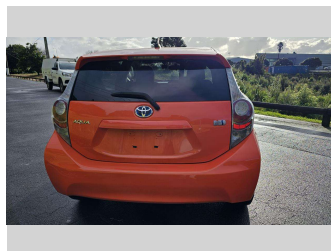

2013 TOYOTA AQUA

Purchase Price **\$13,490**

Includes GST, Registration & Licensing Note: A Clean Car fee or rebate may apply to this vehicle

FinanceNoBlurb

Gain peace of mind with Mechanical Breakdown Insurance. **Ask us how.**

Body Style
Hatchback

Odometer
74,096 km

Engine
1496 cc, Hybrid

Fuel Type
Petrol

Transmission
SPEED AUTO SKY ACTIVE,

Wheels
15", Factory Alloys

VIN
7AT0H65YX23250314

Interior
Brown, BLACK