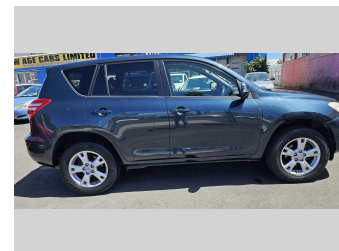

2008 Toyota RAV4

Purchase Price **\$13,490**
Includes GST, Registration & Licensing

Finance may be available on this vehicle. Ask one of our friendly staff for more information.

Gain peace of mind with Mechanical Breakdown Insurance. **Ask us how.**

Body Style
5 door, SUV

Odometer
68,864 km

Engine
2362 cc, Internal Combustion

Fuel Type
Petrol

Transmission
Auto, Front Wheel

Wheels
17", Factory Alloys

VIN
7AT0H61XX18022231

Interior
Black, BLACK