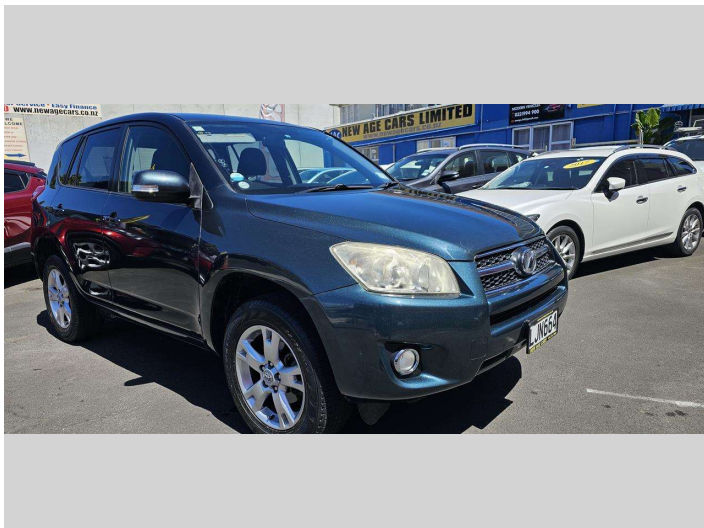

2008 Toyota RAV4

Purchase Price **\$13,490**
Includes GST, Registration & Licensing

Finance may be available on this vehicle. Ask one of our friendly staff for more information.

Gain peace of mind with Mechanical Breakdown Insurance. **Ask us how.**

Top features

- » 20 Valve
- » 4 cylinder
- » ABS Braking
- » Air Conditioning
- » Alloy wheels
- » AUX
- » Central Locking
- » Child seat anchor poin...
- » Climate Control
- » Cruise Control
- » Cruise Control
- » Electric Mirrors
- » Electric Windows
- » Fog Lights
- » Immobiliser
- » Indicator on side mirr...
- » Informative Display
- » ISOFIX Seats

Body Style
5 door, SUV

Odometer
68,864 km

Engine
2362 cc, Internal Combustion

Fuel Type
Petrol

Transmission
Auto, Front Wheel

Wheels
17", Factory Alloys

VIN
7AT0H61XX18022231

Interior
Black, BLACK

Safety

Based on 2023 UCSR rating for 06-12 models

Reg No.
LJN664

Ext Colour
Green

History
Ex-Overseas

Seats
5 seats, Fabric

CO2 Emissions
★ ★ ★ ★ ☆ ☆
209 grams/km

Energy Economy
★ ★ ☆ ☆ ☆ ☆