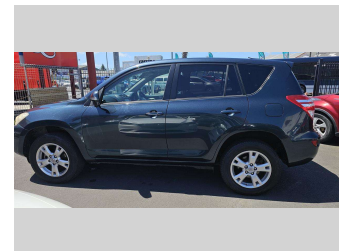

2008 Toyota RAV4

Purchase Price **\$13,490**
Includes GST, Registration & Licensing

Finance may be available on this vehicle. Ask one of our friendly staff for more information.

Gain peace of mind with Mechanical Breakdown Insurance. **Ask us how.**

Body Style
5 door, SUV

Odometer
68,864 km

Engine
2362 cc, Internal Combustion

Fuel Type
Petrol

Transmission
Auto, Front Wheel

Wheels
17", Factory Alloys

VIN
7AT0H61XX18022231

Interior
Black, BLACK