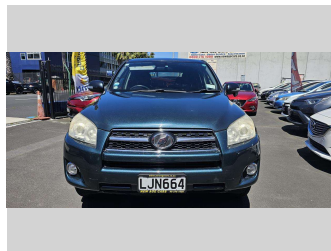

2008 Toyota RAV4

Purchase Price **\$13,490**
Includes GST, Registration & Licensing

Finance may be available on this vehicle. Ask one of our friendly staff for more information.

Gain peace of mind with Mechanical Breakdown Insurance. **Ask us how.**

Body Style
5 door, SUV

Odometer
68,864 km

Engine
2362 cc, Internal Combustion

Fuel Type
Petrol

Transmission
Auto, Front Wheel

Wheels
17", Factory Alloys

VIN
7AT0H61XX18022231

Interior
Black, BLACK