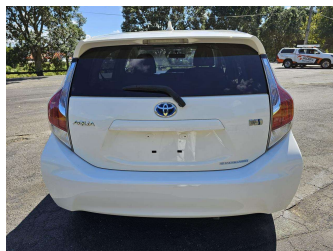

2016 TOYOTA AQUA

Purchase Price

\$15,790

Includes GST, Registration & Licensing

Finance may be available on this vehicle. Ask one of our friendly staff for more information.

Gain peace of mind with Mechanical Breakdown Insurance. **Ask us how.**

Top features

- » 16 Valve
- » 4 cylinder
- » Air Conditioning
- » Central Locking
- » Child seat anchor poin...
- » Climate Control
- » Digital Display
- » Electric Mirrors
- » Electric retractable M...
- » Electric Windows
- » Face Lift Model
- » Fog Lights
- » Immobiliser
- » Indicator on side mirr...
- » ISOFIX Seats
- » MP3 Player
- » Power Steering
- » Rear Wiper

Body Style

5 door, Hatchback

Odometer

84,928 km

Engine

1496 cc, Hybrid

Fuel Type

Petrol

Transmission

Auto, Front Wheel

Wheels

15", Wheel Caps

VIN

7AT0H65YX22521021

Interior

Black, BLACK