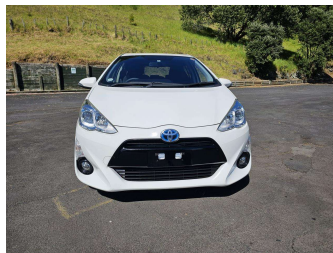

2016 TOYOTA AQUA

Purchase Price

\$15,790

Includes GST, Registration & Licensing

Finance may be available on this vehicle. Ask one of our friendly staff for more information.

Gain peace of mind with Mechanical Breakdown Insurance. **Ask us how.**

Body Style

5 door, Hatchback

Odometer

84,928 km

Engine

1496 cc, Hybrid

Fuel Type

Petrol

Transmission

Auto, Front Wheel

Wheels

15", Wheel Caps

VIN

7AT0H65YX22521021

Interior

Black, BLACK