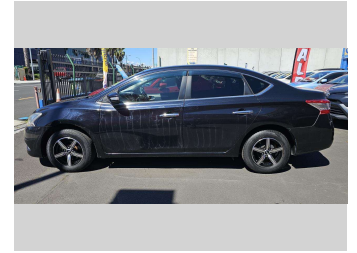

# 2014 Nissan Bluebird Sylphy LOW KM

**Purchase Price** **\$13,990**  
Includes GST, Registration & Licensing

Finance may be available on this vehicle. Ask one of our friendly staff for more information.

Body Style  
**Sedan**

Odometer  
**59,615 km**

Engine  
**1798 cc, Internal Combustion**

Fuel Type  
**Petrol**

Transmission  
**Auto, Front Wheel**

Wheels  
**15", Wheel Caps**

VIN  
**7AT0DH7FX22016527**

Interior  
**Black, BLACK**

Safety

Based on 2023 VSRR rating

Reg No.  
-

Ext Colour  
**Black**

History  
**Ex-Overseas**

Seats  
**5 seats, Fabric**

CO2 Emissions  
**★★★★☆**  
**169 grams/km**