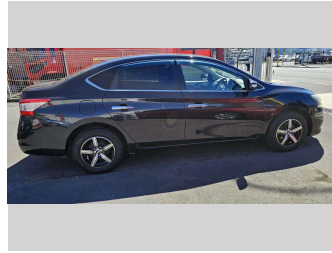

# 2014 Nissan Bluebird Sylphy LOW KM

**Purchase Price** **\$13,990**  
Includes GST, Registration & Licensing

Finance may be available on this vehicle. Ask one of our friendly staff for more information.

Body Style  
**Sedan**

Odometer  
**59,615 km**

Engine  
**1798 cc, Internal Combustion**

Fuel Type  
**Petrol**

Transmission  
**Auto, Front Wheel**

Wheels  
**15", Wheel Caps**

VIN  
**7AT0DH7FX22016527**

Interior  
**Black, BLACK**

Safety

Based on 2023 VSRR rating

Reg No.  
-

Ext Colour  
**Black**

History  
**Ex-Overseas**

Seats  
**5 seats, Fabric**

CO2 Emissions  
**★★★★☆**  
**169 grams/km**