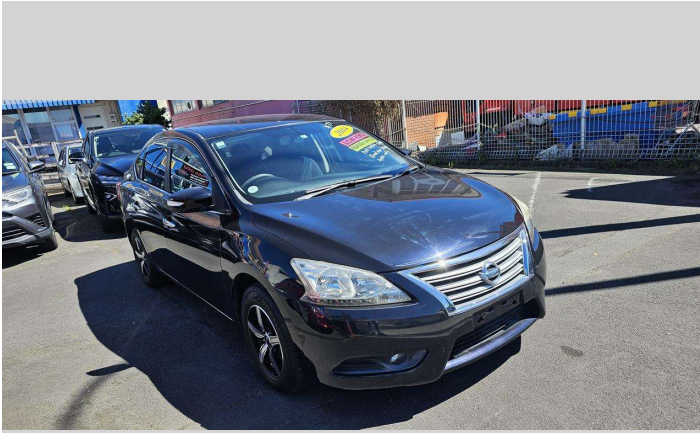

# 2014 Nissan Bluebird Sylphy LOW KM

**Purchase Price** **\$13,990**  
Includes GST, Registration & Licensing

Finance may be available on this vehicle. Ask one of our friendly staff for more information.

Body Style  
**Sedan**

Odometer  
**59,615 km**

Engine  
**1798 cc, Internal Combustion**

Fuel Type  
**Petrol**

Transmission  
**Auto, Front Wheel**

Wheels  
**15", Wheel Caps**

VIN  
**7AT0DH7FX22016527**

Interior  
**Black, BLACK**

Safety

Based on 2023 VSRR rating

Reg No.  
-

Ext Colour  
**Black**

History  
**Ex-Overseas**

Seats  
**5 seats, Fabric**

CO2 Emissions  
**★★★★☆**  
**169 grams/km**