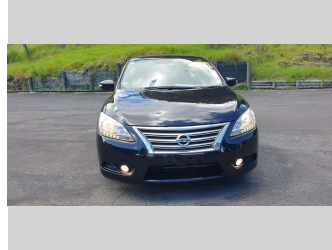

# 2014 Nissan Bluebird Sylphy LOW KM

**Purchase Price** **\$13,990**  
Includes GST, Registration & Licensing

Finance may be available on this vehicle. Ask one of our friendly staff for more information.

Body Style  
**Sedan**

Odometer  
**59,615 km**

Engine  
**1798 cc, Internal Combustion**

Fuel Type  
**Petrol**

Transmission  
**Auto, Front Wheel**

Wheels  
**15", Wheel Caps**

VIN  
**7AT0DH7FX22016527**

Interior  
**Black, BLACK**

Safety

Based on 2023 VSRR rating

Reg No.  
-

Ext Colour  
**Black**

History  
**Ex-Overseas**

Seats  
**5 seats, Fabric**

CO2 Emissions  
**★★★★☆**  
**169 grams/km**