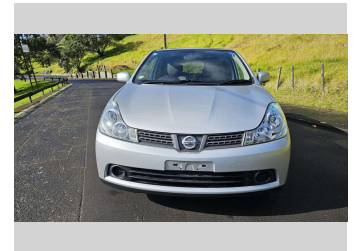

# 2018 Nissan Wingroad 15M

**Purchase Price** **\$13,990**

Includes GST, Registration & Licensing Note: A Clean Car fee or rebate may apply to this vehicle

FinanceNoBlurb

Gain peace of mind with Mechanical Breakdown Insurance. **Ask us how.**

Body Style  
**5 door, Station Wagon**

Odometer  
**72,172 km**

Engine  
**1498 cc, Internal Combustion**

Fuel Type  
**Petrol**

Transmission  
**Auto, Front Wheel**

Wheels  
**15"**

VIN  
**7AT0DH5GX23192119**

Interior  
**Black & Grey, Grey**

Safety

Based on 2023 VSRR rating

Reg No.  
-

Ext Colour  
**Silver**

History  
**Ex-Overseas**

Seats  
**5 seats, Fabric**

CO2 Emissions  
**★★★★☆**  
**156 grams/km**