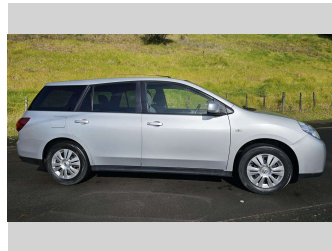

# 2018 Nissan Wingroad 15M

**Purchase Price** **\$13,990**

Includes GST, Registration & Licensing Note: A Clean Car fee or rebate may apply to this vehicle

FinanceNoBlurb

Gain peace of mind with Mechanical Breakdown Insurance. **Ask us how.**

Body Style  
**5 door, Station Wagon**

Odometer  
**72,172 km**

Engine  
**1498 cc, Internal Combustion**

Fuel Type  
**Petrol**

Transmission  
**Auto, Front Wheel**

Wheels  
**15"**

VIN  
**7AT0DH5GX23192119**