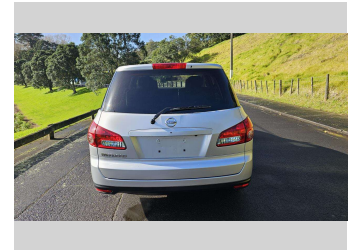

# 2018 Nissan Wingroad 15M

**Purchase Price** **\$13,990**

Includes GST, Registration & Licensing Note: A Clean Car fee or rebate may apply to this vehicle

FinanceNoBlurb

Gain peace of mind with Mechanical Breakdown Insurance. **Ask us how.**

Body Style  
**5 door, Station Wagon**

Odometer  
**72,172 km**

Engine  
**1498 cc, Internal Combustion**

Fuel Type  
**Petrol**

Transmission  
**Auto, Front Wheel**

Wheels  
**15"**

VIN  
**7AT0DH5GX23192119**