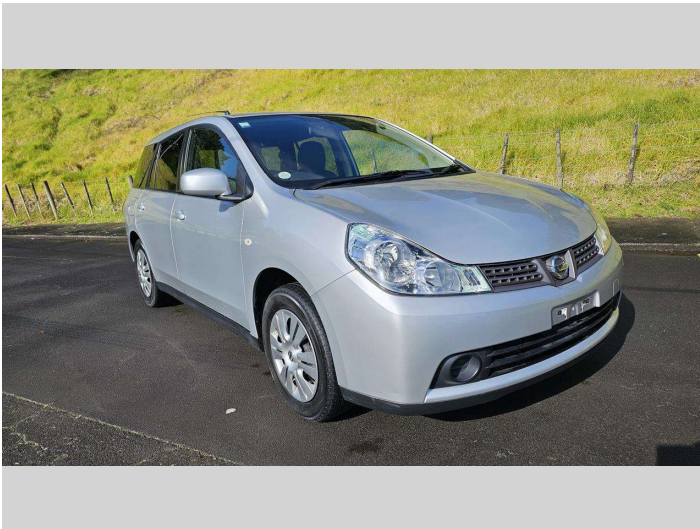

# 2018 Nissan Wingroad 15M

**Purchase Price** **\$13,990**

Includes GST, Registration & Licensing Note: A Clean Car fee or rebate may apply to this vehicle

FinanceNoBlurb

Gain peace of mind with Mechanical Breakdown Insurance. **Ask us how.**

**Top features**

- » 16 Valve
- » 24 Valve
- » Central Locking
- » Child seat anchor poin...
- » Electric Mirrors
- » Electric Windows
- » Immobiliser
- » Indicator on side mirr...
- » Power Steering
- » Rear Wiper
- » Reversing Camera

Body Style  
**5 door, Station Wagon**

Odometer  
**72,172 km**

Engine  
**1498 cc, Internal Combustion**

Fuel Type  
**Petrol**

Transmission  
**Auto, Front Wheel**

Wheels  
**15"**

VIN  
**7AT0DH5GX23192119**

Interior  
**Black & Grey, Grey**

Safety

Based on 2023 VSRR rating

Reg No.  
-

Ext Colour  
**Silver**

History  
**Ex-Overseas**

Seats  
**5 seats, Fabric**

CO2 Emissions  
**★★★★☆**  
**156 grams/km**