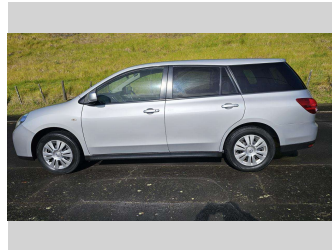

# 2018 Nissan Wingroad 15M

**Purchase Price** **\$13,990**

Includes GST, Registration & Licensing Note: A Clean Car fee or rebate may apply to this vehicle

FinanceNoBlurb

Gain peace of mind with Mechanical Breakdown Insurance. **Ask us how.**

Body Style  
**5 door, Station Wagon**

Odometer  
**72,172 km**

Engine  
**1498 cc, Internal Combustion**

Fuel Type  
**Petrol**

Transmission  
**Auto, Front Wheel**

Wheels  
**15"**

VIN  
**7AT0DH5GX23192119**