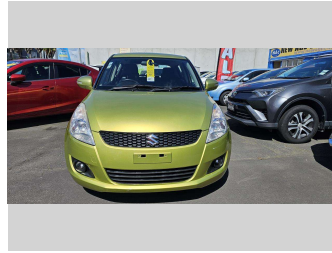

# 2013 Suzuki Swift RS 1.4 5DR AT

**Purchase Price** **\$9,490**  
Includes GST, Registration & Licensing

Finance may be available on this vehicle. Ask one of our friendly staff for more information.

Gain peace of mind with Mechanical Breakdown Insurance. **Ask us how.**

Body Style  
**5 door, Hatchback**

Odometer  
**80,961 km**

Engine  
**1372 cc, Petrol**

Fuel Type  
**Petrol**

Transmission  
**Auto, Front Wheel**

Wheels  
**15", Custom Alloys**

VIN  
**JSAFZC82S00134834**

Interior  
**Black, BLACK**

Safety

Based on 2023 UCSR rating for 11-17 models

Reg No.  
**QNQ240**

Ext Colour  
**YELLOW**

History  
**NZ New**

Seats  
**5 seats, Fabric**

CO2 Emissions  
**★★★★☆**  
**163 grams/km**