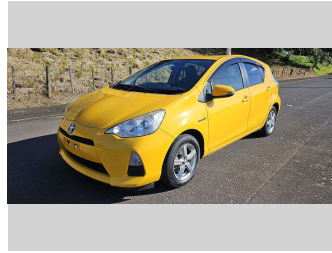

# 2012 TOYOTA AQUA

**Purchase Price** **\$12,990**

Includes GST, Registration & Licensing Note: A Clean Car fee or rebate may apply to this vehicle

FinanceNoBlurb

Gain peace of mind with Mechanical Breakdown Insurance. **Ask us how.**

**Top features**

- » 20 Valve
- » 4 cylinder
- » Air Conditioning
- » Alloy wheels
- » Central Locking
- » Child seat anchor poin...
- » Climate Control
- » Digital Display
- » Electric Mirrors
- » Electric retractable M...
- » Electric Windows
- » Immobiliser
- » Indicator on side mirr...
- » Informative Display
- » ISOFIX Seats
- » MP3 Player
- » Power Steering
- » Push button Start

Body Style  
**5 door, Hatchback**

Odometer  
**96,167 km**

Engine  
**1496 cc, Hybrid**

Fuel Type  
**Petrol**

Transmission  
**SPEED AUTO SKY ACTIVE,**

Wheels  
**15"**

VIN  
**7AT0H65YX23086193**

Interior  
**Black, Grey**