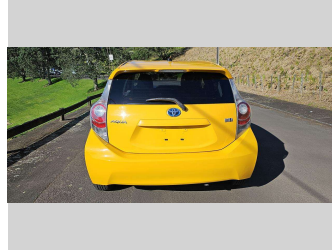

# 2012 TOYOTA AQUA

**Purchase Price** **\$12,990**

Includes GST, Registration & Licensing Note: A Clean Car fee or rebate may apply to this vehicle

FinanceNoBlurb

Gain peace of mind with Mechanical Breakdown Insurance. **Ask us how.**

**Top features**

- » 20 Valve
- » 4 cylinder
- » Air Conditioning
- » Alloy wheels
- » Central Locking
- » Child seat anchor poin...
- » Climate Control
- » Digital Display
- » Electric Mirrors
- » Electric retractable M...
- » Electric Windows
- » Immobiliser
- » Indicator on side mirr...
- » Informative Display
- » ISOFIX Seats
- » MP3 Player
- » Power Steering
- » Push button Start

Body Style  
**5 door, Hatchback**

Odometer  
**96,167 km**

Engine  
**1496 cc, Hybrid**

Fuel Type  
**Petrol**

Transmission  
**SPEED AUTO SKY ACTIVE,**

Wheels  
**15"**

VIN  
**7AT0H65YX23086193**

Interior  
**Black, Grey**

Cost per year is an estimate based on petrol price of \$2.80 per litre and an average distance of 14000 km. Emissions and Energy Economy figures standardised to 3P WLTP.

New Age Cars | Phone 09 2761000 | Email info@newagecars.co.nz  
209 Great South Road, Opposite to Otahuhu Police Station, Otahuhu, Auckland  
1062, New Zealand  
www.newagecars.co.nz