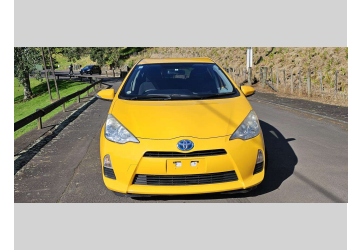

# 2012 TOYOTA AQUA

**Purchase Price** **\$12,990**

Includes GST, Registration & Licensing Note: A Clean Car fee or rebate may apply to this vehicle

FinanceNoBlurb

Gain peace of mind with Mechanical Breakdown Insurance. **Ask us how.**

Body Style  
**5 door, Hatchback**

Odometer  
**96,167 km**

Engine  
**1496 cc, Hybrid**

Fuel Type  
**Petrol**

Transmission  
**SPEED AUTO SKY ACTIVE,**

Wheels  
**15"**

VIN  
**7AT0H65YX23086193**

Interior  
**Black, Grey**