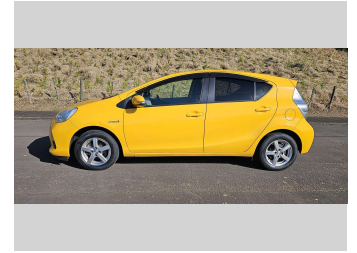

# 2012 TOYOTA AQUA

**Purchase Price** **\$12,990**

Includes GST, Registration & Licensing Note: A Clean Car fee or rebate may apply to this vehicle

FinanceNoBlurb

Gain peace of mind with Mechanical Breakdown Insurance. **Ask us how.**

**Top features**

- » 20 Valve
- » 4 cylinder
- » Air Conditioning
- » Alloy wheels
- » Central Locking
- » Child seat anchor poin...
- » Climate Control
- » Digital Display
- » Electric Mirrors
- » Electric retractable M...
- » Electric Windows
- » Immobiliser
- » Indicator on side mirr...
- » Informative Display
- » ISOFIX Seats
- » MP3 Player
- » Power Steering
- » Push button Start

Body Style  
**5 door, Hatchback**

Odometer  
**96,167 km**

Engine  
**1496 cc, Hybrid**

Fuel Type  
**Petrol**

Transmission  
**SPEED AUTO SKY ACTIVE,**

Wheels  
**15"**

VIN  
**7AT0H65YX23086193**

Interior  
**Black, Grey**