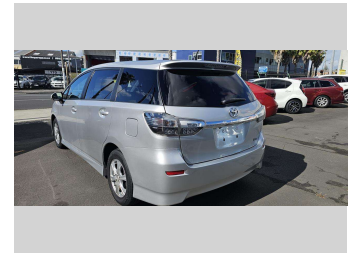

# 2013 Toyota Wish 7 Seater

**Purchase Price** **\$14,000**  
Includes GST, Registration & Licensing

Finance may be available on this vehicle. Ask one of our friendly staff for more information.

Gain peace of mind with Mechanical Breakdown Insurance. **Ask us how.**

Body Style  
**5 door, Station Wagon**

Odometer  
**95,432 km**

Engine  
**1797 cc, Internal Combustion**

Fuel Type  
**Petrol**

Transmission  
**Auto, Front Wheel**

Wheels  
**15", Custom Alloys**

VIN  
**7AT0H64BX24163112**

Interior  
**Black, BLACK**

Safety  
  
Based on 2023 VSRR rating

Reg No.  
-

Ext Colour  
**Grey**

History  
**Ex-Overseas**

Seats  
**5 seats, Cloth**

CO2 Emissions  
**★★★★☆**  
**167 grams/km**

Energy Economy  
**★★☆☆☆**  
**Annual fuel cost of \$2,780**  
**7.1L per 100km**