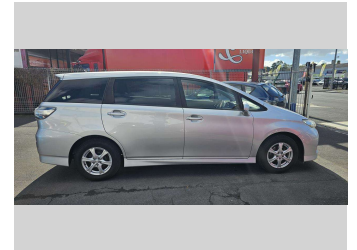

# 2013 Toyota Wish 7 Seater

**Purchase Price** **\$14,000**  
Includes GST, Registration & Licensing

Finance may be available on this vehicle. Ask one of our friendly staff for more information.

Gain peace of mind with Mechanical Breakdown Insurance. **Ask us how.**

Body Style  
**5 door, Station Wagon**

Odometer  
**95,432 km**

Engine  
**1797 cc, Internal Combustion**

Fuel Type  
**Petrol**

Transmission  
**Auto, Front Wheel**

Wheels  
**15", Custom Alloys**

VIN  
**7AT0H64BX24163112**

Interior  
**Black, BLACK**

Safety  
  
Based on 2023 VSRR rating

Reg No.  
-

Ext Colour  
**Grey**

History  
**Ex-Overseas**

Seats  
**5 seats, Cloth**

CO2 Emissions  
**★★★★☆**  
**167 grams/km**

Energy Economy  
**★★☆☆☆**  
**Annual fuel cost of \$2,780**  
**7.1L per 100km**