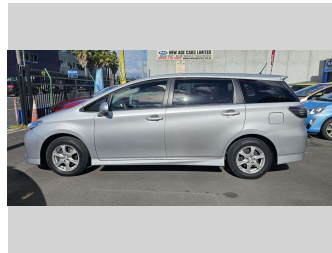

# 2013 Toyota Wish 7 Seater

**Purchase Price** **\$14,000**  
Includes GST, Registration & Licensing

Finance may be available on this vehicle. Ask one of our friendly staff for more information.

Gain peace of mind with Mechanical Breakdown Insurance. **Ask us how.**

Body Style  
**5 door, Station Wagon**

Odometer  
**95,432 km**

Engine  
**1797 cc, Internal Combustion**

Fuel Type  
**Petrol**

Transmission  
**Auto, Front Wheel**

Wheels  
**15", Custom Alloys**

VIN  
**7AT0H64BX24163112**

Interior  
**Black, BLACK**

Safety  
  
Based on 2023 VSRR rating

Reg No.  
-

Ext Colour  
**Grey**

History  
**Ex-Overseas**

Seats  
**5 seats, Cloth**

CO2 Emissions  
**★★★★☆**  
**167 grams/km**

Energy Economy  
**★★☆☆☆**  
**Annual fuel cost of \$2,780**  
**7.1L per 100km**