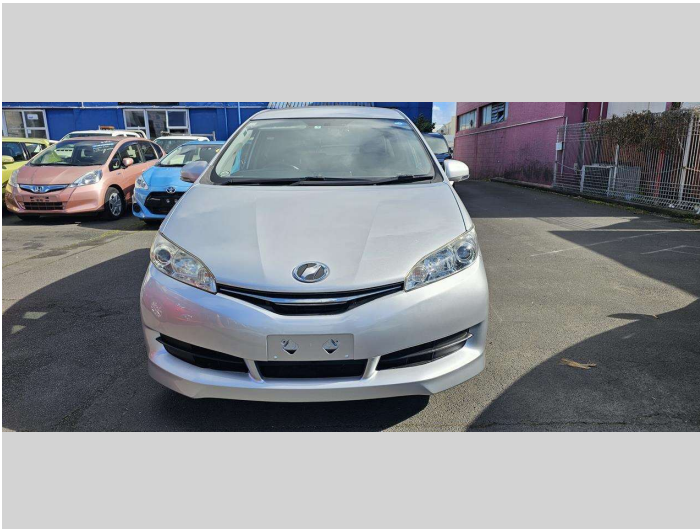

# 2013 Toyota Wish 7 Seater

**Purchase Price** **\$14,000**  
Includes GST, Registration & Licensing

Finance may be available on this vehicle. Ask one of our friendly staff for more information.

Gain peace of mind with Mechanical Breakdown Insurance. **Ask us how.**

Body Style  
**5 door, Station Wagon**

Odometer  
**95,432 km**

Engine  
**1797 cc, Internal Combustion**

Fuel Type  
**Petrol**

Transmission  
**Auto, Front Wheel**

Wheels  
**15", Custom Alloys**

VIN  
**7AT0H64BX24163112**

Interior  
**Black, BLACK**

Safety  
  
Based on 2023 VSRR rating

Reg No.  
-

Ext Colour  
**Grey**

History  
**Ex-Overseas**

Seats  
**5 seats, Cloth**

CO2 Emissions  
**★★★★☆**  
**167 grams/km**

Energy Economy  
**★★☆☆☆**  
**Annual fuel cost of \$2,780**  
**7.1L per 100km**