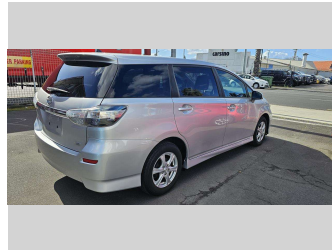

# 2013 Toyota Wish 7 Seater

**Purchase Price** **\$14,000**  
Includes GST, Registration & Licensing

Finance may be available on this vehicle. Ask one of our friendly staff for more information.

Gain peace of mind with Mechanical Breakdown Insurance. **Ask us how.**

Body Style  
**5 door, Station Wagon**

Odometer  
**95,432 km**

Engine  
**1797 cc, Internal Combustion**

Fuel Type  
**Petrol**

Transmission  
**Auto, Front Wheel**

Wheels  
**15", Custom Alloys**

VIN  
**7AT0H64BX24163112**

Interior  
**Black, BLACK**

Safety  
  
Based on 2023 VSRR rating

Reg No.  
-

Ext Colour  
**Grey**

History  
**Ex-Overseas**

Seats  
**5 seats, Cloth**

CO2 Emissions  
**★★★★☆**  
**167 grams/km**

Energy Economy  
**★★☆☆☆**  
**Annual fuel cost of \$2,780**  
**7.1L per 100km**