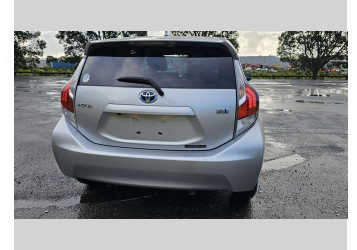

2016 TOYOTA AQUA

Purchase Price

\$13,990

Includes GST, Registration & Licensing

Finance may be available on this vehicle. Ask one of our friendly staff for more information.

Gain peace of mind with Mechanical Breakdown Insurance. **Ask us how.**

Top features

- » Electric retractable Mirror
- » Rear Wiper

Body Style

5 door, Hatchback

Odometer

104,013 km

Engine

1496 cc, Hybrid

Fuel Type

Petrol

Transmission

SPEED AUTO SKY ACTIVE,

Wheels

15", Wheel Caps

VIN

7AT0H65YX23513427