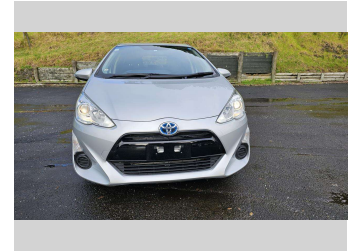

2016 TOYOTA AQUA

Purchase Price

\$13,990

Includes GST, Registration & Licensing

Finance may be available on this vehicle. Ask one of our friendly staff for more information.

Gain peace of mind with Mechanical Breakdown Insurance. **Ask us how.**

Top features

- » Electric retractable Mirror
- » Rear Wiper

Body Style

5 door, Hatchback

Odometer

104,013 km

Engine

1496 cc, Hybrid

Fuel Type

Petrol

Transmission

SPEED AUTO SKY ACTIVE,

Wheels

15", Wheel Caps

VIN

7AT0H65YX23513427