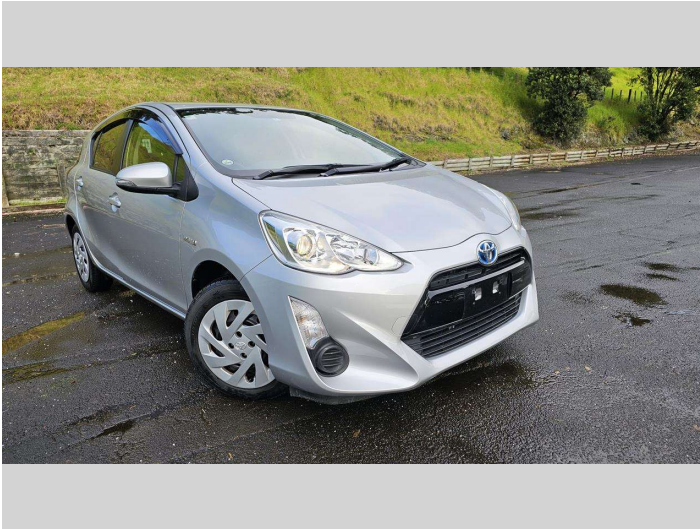

2016 TOYOTA AQUA

Purchase Price

\$13,990

Includes GST, Registration & Licensing

Finance may be available on this vehicle. Ask one of our friendly staff for more information.

Gain peace of mind with Mechanical Breakdown Insurance. **Ask us how.**

Top features

- » Electric retractable Mirror
- » Rear Wiper

Body Style

5 door, Hatchback

Odometer

104,013 km

Engine

1496 cc, Hybrid

Fuel Type

Petrol

Transmission

SPEED AUTO SKY ACTIVE,

Wheels

15", Wheel Caps

VIN

7AT0H65YX23513427