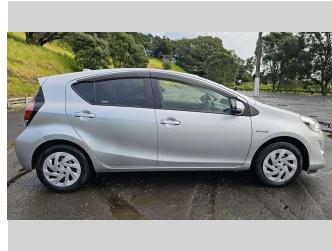

2016 TOYOTA AQUA

Purchase Price

\$13,990

Includes GST, Registration & Licensing

Finance may be available on this vehicle. Ask one of our friendly staff for more information.

Gain peace of mind with Mechanical Breakdown Insurance. **Ask us how.**

Top features

- » Electric retractable Mirror
- » Rear Wiper

Body Style

5 door, Hatchback

Odometer

104,013 km

Engine

1496 cc, Hybrid

Fuel Type

Petrol

Transmission

SPEED AUTO SKY ACTIVE,

Wheels

15", Wheel Caps

VIN

7AT0H65YX23513427