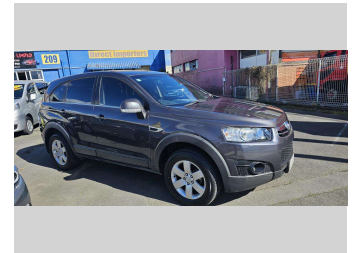

2013 Holden Captiva 7 X

Purchase Price **\$14,990**
Includes GST, Registration & Licensing

Finance may be available on this vehicle. Ask one of our friendly staff for more information.

Gain peace of mind with Mechanical Breakdown Insurance. **Ask us how.**

Body Style
5 door, SUV

Odometer
125,447 km

Engine
2384 cc, Internal Combustion

Fuel Type
Petrol

Transmission
Auto, Front Wheel

Wheels
17", Factory Alloys

VIN
KL3CA26UJDB079195

Interior
Black, BLACK