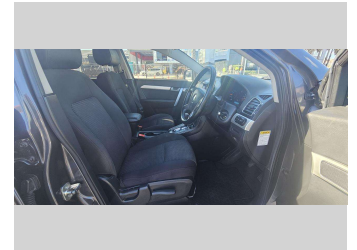

2013 Holden Captiva 7 X

Purchase Price **\$14,990**
Includes GST, Registration & Licensing

Finance may be available on this vehicle. Ask one of our friendly staff for more information.

Gain peace of mind with Mechanical Breakdown Insurance. **Ask us how.**

Top features

- » 16 Valve
- » 4 cylinder
- » ABS Braking
- » Air Conditioning
- » Alloy wheels
- » Central Locking
- » Child seat anchor poin...
- » Climate Control
- » Electric Mirrors
- » Electric retractable M...
- » Electric Windows
- » MP3 Player
- » Power Steering
- » Rear Wiper

Body Style
5 door, SUV

Odometer
125,447 km

Engine
2384 cc, Internal Combustion

Fuel Type
Petrol

Transmission
Auto, Front Wheel

Wheels
17", Factory Alloys

VIN
KL3CA26UJDB079195

Interior
Black, BLACK

Safety

Based on 2023 UCSR rating for 06-18 models

Reg No.
-

Ext Colour
Grey

History
NZ New

Seats
7 seats, Fabric

CO2 Emissions
★ ★ ☆ ☆ ☆ ☆ ☆
241 grams/km

Energy Economy
★ ☆ ☆ ☆ ☆ ☆ ☆
Annual fuel cost of \$3,920
10L per 100km