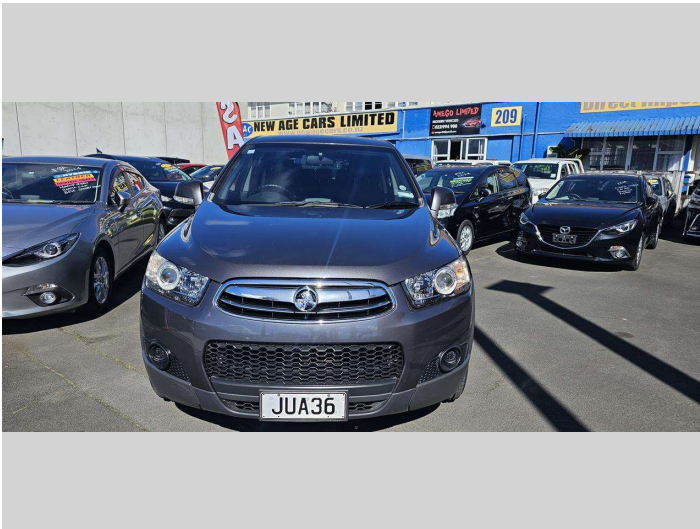

2013 Holden Captiva 7 X

Purchase Price **\$14,990**
Includes GST, Registration & Licensing

Finance may be available on this vehicle. Ask one of our friendly staff for more information.

Gain peace of mind with Mechanical Breakdown Insurance. **Ask us how.**

Body Style
5 door, SUV

Odometer
125,447 km

Engine
2384 cc, Internal Combustion

Fuel Type
Petrol

Transmission
Auto, Front Wheel

Wheels
17", Factory Alloys

VIN
KL3CA26UJDB079195

Interior
Black, BLACK

Safety

Based on 2023 UCSR rating for 06-18 models

Reg No.
-

Ext Colour
Grey

History
NZ New

Seats
7 seats, Fabric

CO2 Emissions
★ ★ ☆ ☆ ☆ ☆ ☆
241 grams/km

Energy Economy
★ ☆ ☆ ☆ ☆ ☆ ☆
Annual fuel cost of \$3,920
10L per 100km