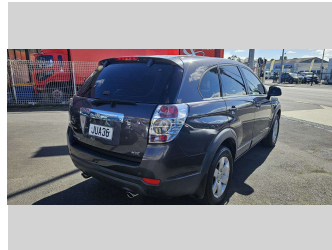

2013 Holden Captiva 7 X

Purchase Price **\$14,990**
Includes GST, Registration & Licensing

Finance may be available on this vehicle. Ask one of our friendly staff for more information.

Gain peace of mind with Mechanical Breakdown Insurance. **Ask us how.**

Body Style
5 door, SUV

Odometer
125,447 km

Engine
2384 cc, Internal Combustion

Fuel Type
Petrol

Transmission
Auto, Front Wheel

Wheels
17", Factory Alloys

VIN
KL3CA26UJDB079195

Interior
Black, BLACK

Safety

Based on 2023 UCSR rating for 06-18 models

Reg No.
-

Ext Colour
Grey

History
NZ New

Seats
7 seats, Fabric

CO2 Emissions
★ ★ ☆ ☆ ☆ ☆ ☆
241 grams/km

Energy Economy
★ ☆ ☆ ☆ ☆ ☆ ☆
Annual fuel cost of \$3,920
10L per 100km