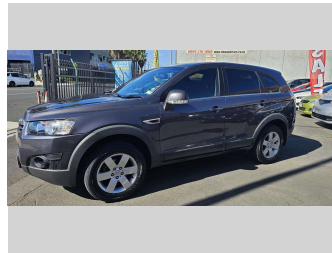

2013 Holden Captiva 7 X

Purchase Price **\$14,990**
Includes GST, Registration & Licensing

Finance may be available on this vehicle. Ask one of our friendly staff for more information.

Gain peace of mind with Mechanical Breakdown Insurance. **Ask us how.**

Body Style
5 door, SUV

Odometer
125,447 km

Engine
2384 cc, Internal Combustion

Fuel Type
Petrol

Transmission
Auto, Front Wheel

Wheels
17", Factory Alloys

VIN
KL3CA26UJDB079195

Interior
Black, BLACK