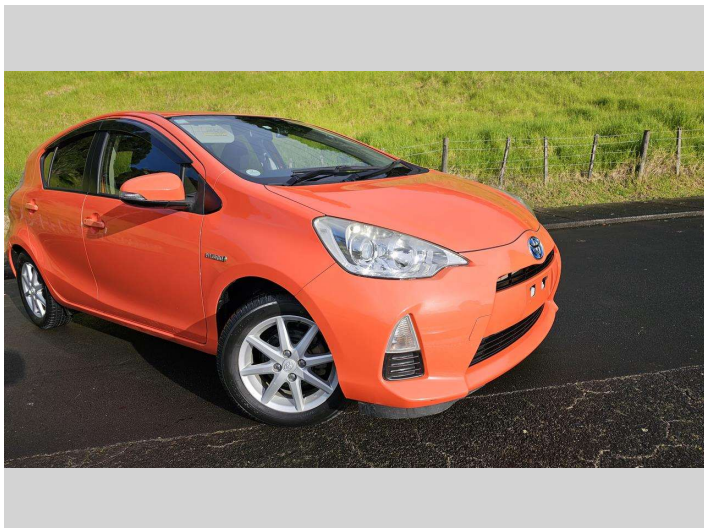

2013 TOYOTA AQUA

Purchase Price **\$13,490**
Includes GST, Registration & Licensing

Finance may be available on this vehicle. Ask one of our friendly staff for more information.

Gain peace of mind with Mechanical Breakdown Insurance. **Ask us how.**

Body Style
Hatchback

Odometer
74,096 km

Engine
1496 cc, Hybrid

Fuel Type
Petrol

Transmission
SPEED AUTO SKY ACTIVE,

Wheels
15", Factory Alloys

VIN
7AT0H65YX23250314

Interior
Brown, BLACK

Safety

Based on 2023 UCSR rating for 12-20 models

Reg No.
QJQ364

Ext Colour
Orange

History
Ex-Overseas

Seats
5 seats, Fabric

CO2 Emissions
★★★★☆
86 grams/km

Energy Economy
★★★★☆
Annual fuel cost of \$1,410
3.6L per 100km