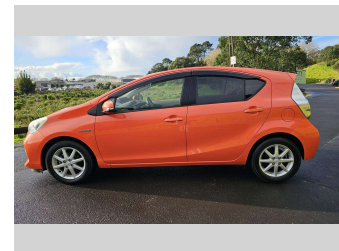

2013 TOYOTA AQUA

Purchase Price **\$13,490**
Includes GST, Registration & Licensing

Finance may be available on this vehicle. Ask one of our friendly staff for more information.

Gain peace of mind with Mechanical Breakdown Insurance. **Ask us how.**

Body Style
Hatchback

Odometer
74,096 km

Engine
1496 cc, Hybrid

Fuel Type
Petrol

Transmission
SPEED AUTO SKY ACTIVE,

Wheels
15", Factory Alloys

VIN
7AT0H65YX23250314

Interior
Brown, BLACK