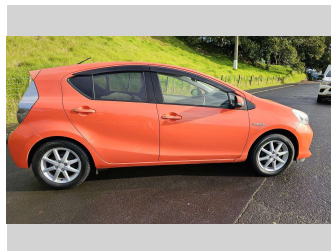

2013 TOYOTA AQUA

Purchase Price **\$13,490**
Includes GST, Registration & Licensing

Finance may be available on this vehicle. Ask one of our friendly staff for more information.

Gain peace of mind with Mechanical Breakdown Insurance. **Ask us how.**

Body Style
Hatchback

Odometer
74,096 km

Engine
1496 cc, Hybrid

Fuel Type
Petrol

Transmission
SPEED AUTO SKY ACTIVE,

Wheels
15", Factory Alloys

VIN
7AT0H65YX23250314

Interior
Brown, BLACK