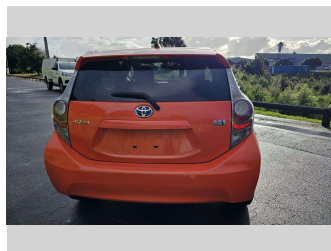

2013 TOYOTA AQUA

Purchase Price **\$13,490**
Includes GST, Registration & Licensing

Finance may be available on this vehicle. Ask one of our friendly staff for more information.

Gain peace of mind with Mechanical Breakdown Insurance. **Ask us how.**

Body Style
Hatchback

Odometer
74,096 km

Engine
1496 cc, Hybrid

Fuel Type
Petrol

Transmission
SPEED AUTO SKY ACTIVE,

Wheels
15", Factory Alloys

VIN
7AT0H65YX23250314

Interior
Brown, BLACK